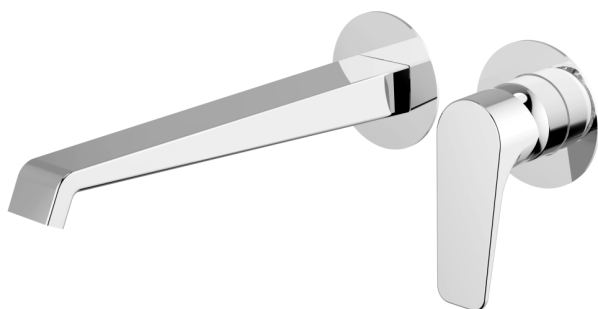

Exposed part for single lever washbasin valve ROCK&ROLL_RL005511C

MODEL **RL005511C**

Exposed part for single lever washbasin valve, without concealed part, spout L.250 mm, for item Easy-Box ZA002450-ZA025510

AVAILABLE FINISHINGS

- **21** 21 Chrome
- **2F** 2F Brushed Nickel
- **40** 40 Matt Black
- **2W** 2W Brushed Gold
- **26** 26 Old Copper
- **3W** 3W Brushed Black Titanium
- **43** 43 Salvia
- **44** 44 Graphite
- **45** 45 Argilla
- **46** 46 Metal Bronze
- **47** 47 Cemento
- **4Q** 4Q Matt White