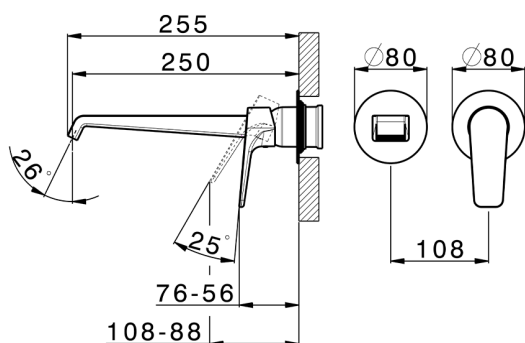

Exposed part for single lever washbasin valve ROCK&ROLL_RL005511C

MODEL **RL005511C**

Exposed part for single lever washbasin valve, without concealed part, spout L.250 mm, for item Easy-Box ZA002450-ZA025510

AVAILABLE FINISHINGS

- **21** 21 Chrome
- **2F** 2F Brushed Nickel
- **40** 40 Matt Black
- **2W** 2W Brushed Gold
- **26** 26 Old Copper
- **3W** 3W Brushed Black Titanium
- **43** 43 Salvia
- **44** 44 Graphite
- **45** 45 Argilla
- **46** 46 Metal Bronze
- **47** 47 Cemento
- **4Q** 4Q Matt White