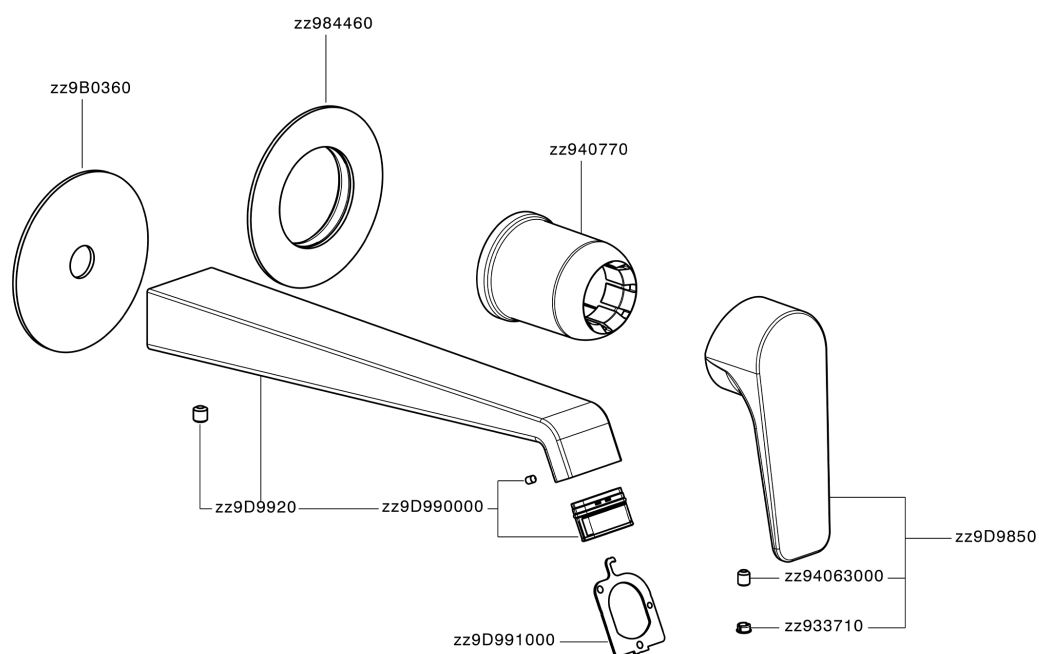

## Exposed part for single lever washbasin valve ROCK&ROLL\_RL005511C

MODEL **RL005511C**

Exposed part for single lever washbasin valve, without concealed part, spout L.250 mm, for item Easy-Box ZA002450-ZA025510

## CHARACTERISTICS

Installation	<b>Concealed</b>
Required concealed parts	<b>ZA002450</b>

## Exposed part for single lever washbasin valve ROCK&ROLL\_RL005511C

RL005511C

<https://en.cisal.it/exposed-part-for-single-lever-washbasin-valve-rockroll-rl005511c>

2026-05-01