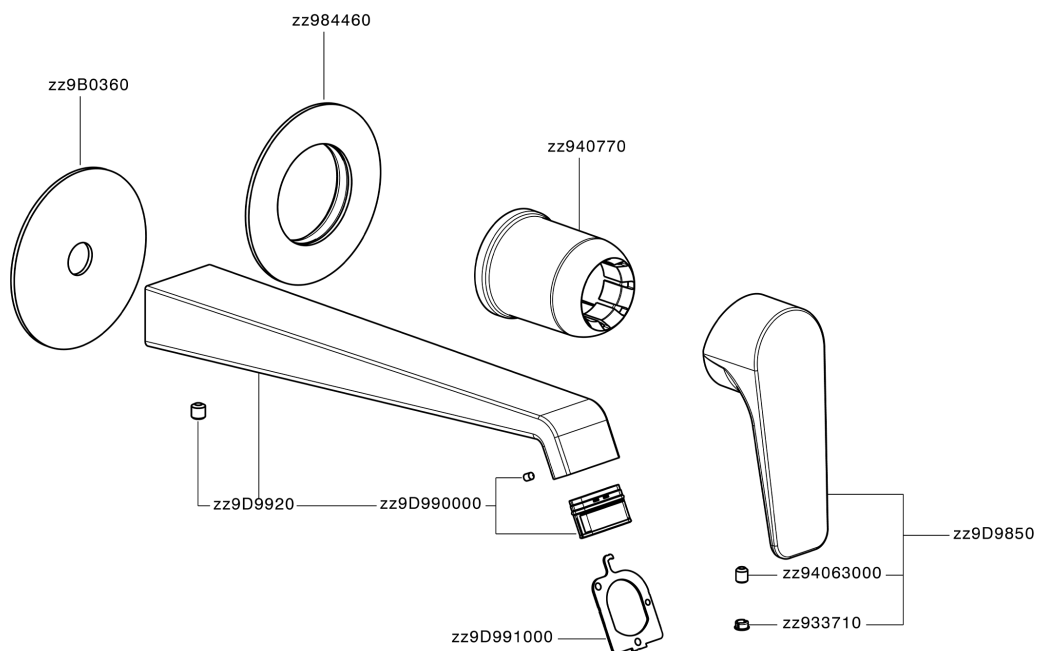

## Exposed part for single lever washbasin valve ROCK&ROLL\_RL005511C

MODEL **RL005511C**

Exposed part for single lever washbasin valve, without concealed part, spout L.250 mm, for item Easy-Box ZA002450-ZA025510

## CHARACTERISTICS

Installation	<b>Concealed</b>
Required concealed parts	<b>ZA002450</b>

## Exposed part for single lever washbasin valve ROCK&ROLL\_RL005511C

RL005511C

<https://en.cisal.it/exposed-part-for-single-lever-washbasin-valve-rockroll-rl005511c>

2026-06-13