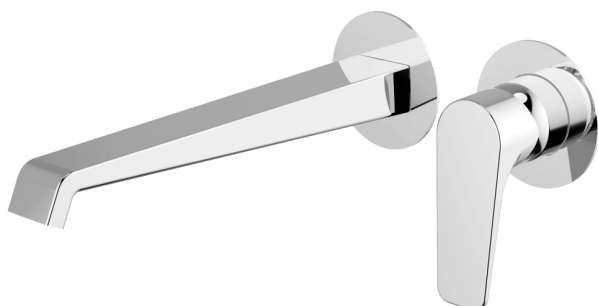

Exposed part for single lever washbasin valve ROCK&ROLL_RL005511C

MODEL **RL005511C**

Exposed part for single lever washbasin valve, without concealed part, spout L.250 mm, for item Easy-Box ZA002450-ZA025510

AVAILABLE FINISHINGS

- **21** 21 Chrome
- **2F** 2F Brushed Nickel
- **40** 40 Matt Black
- **2W** 2W Brushed Gold
- **26** 26 Old Copper
- **3W** 3W Brushed Black Titanium
- **43** 43 Salvia
- **44** 44 Graphite
- **45** 45 Argilla
- **46** 46 Metal Bronze
- **47** 47 Cemento
- **4Q** 4Q Matt White