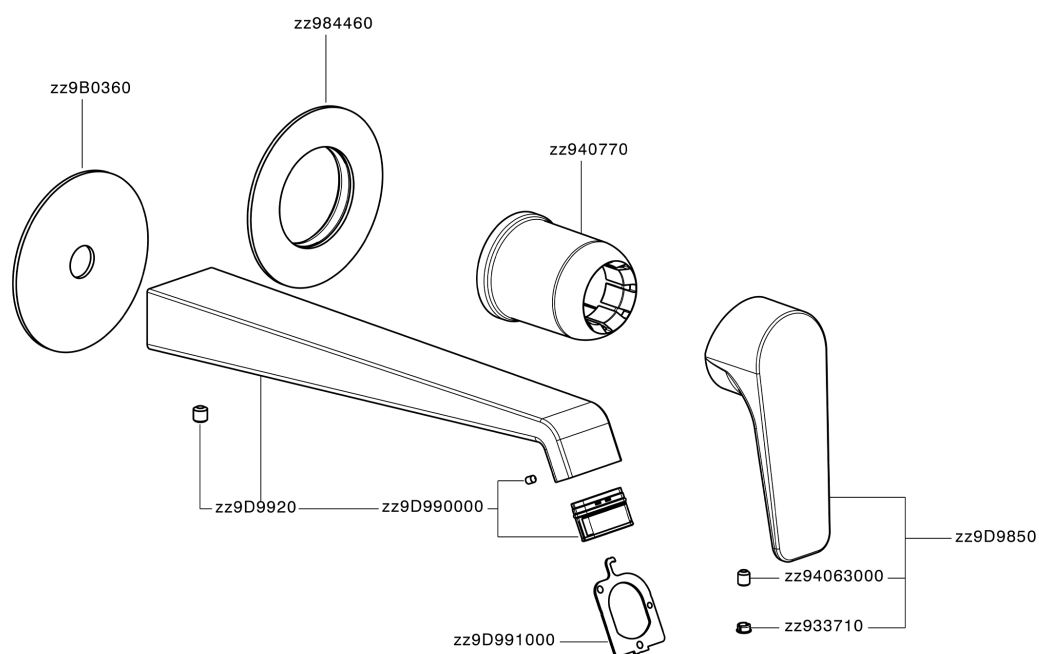

## Exposed part for single lever washbasin valve ROCK&ROLL\_RL005511C

MODEL **RL005511C**

Exposed part for single lever washbasin valve, without concealed part, spout L.250 mm, for item Easy-Box ZA002450-ZA025510

## CHARACTERISTICS

|                          |                  |
|--------------------------|------------------|
| Installation             | <b>Concealed</b> |
| Required concealed parts | <b>ZA002450</b>  |

## Exposed part for single lever washbasin valve ROCK&ROLL\_RL005511C

RL005511C

<https://en.cisal.it/exposed-part-for-single-lever-washbasin-valve-rockroll-rl005511c>

2026-06-05