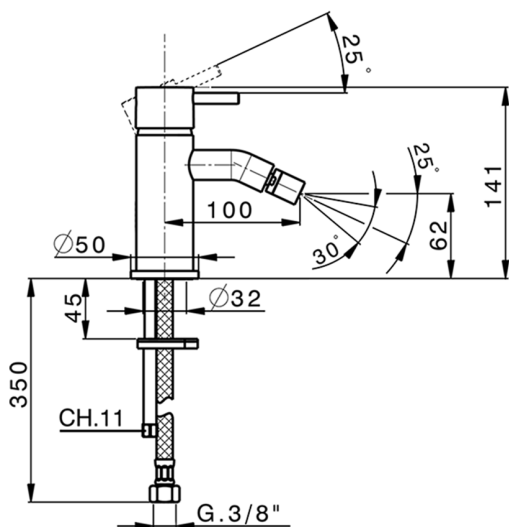

## Single lever bidet mixer NUOVA LESS\_LN000560

MODEL **LN000560**

Single lever bidet mixer, without waste, G.3/8" stainless steel flexible hoses

### CHARACTERISTICS

Cartridge Spare Parts **ZZ99672000**

**35 mm Cartridge**

### EcoStop

EcoStop feature limits water flow to approximately 50% of maximum output with one point of resistance on setting. Push slightly past the middle stop only when full water output is required. This will save water up to 50%.