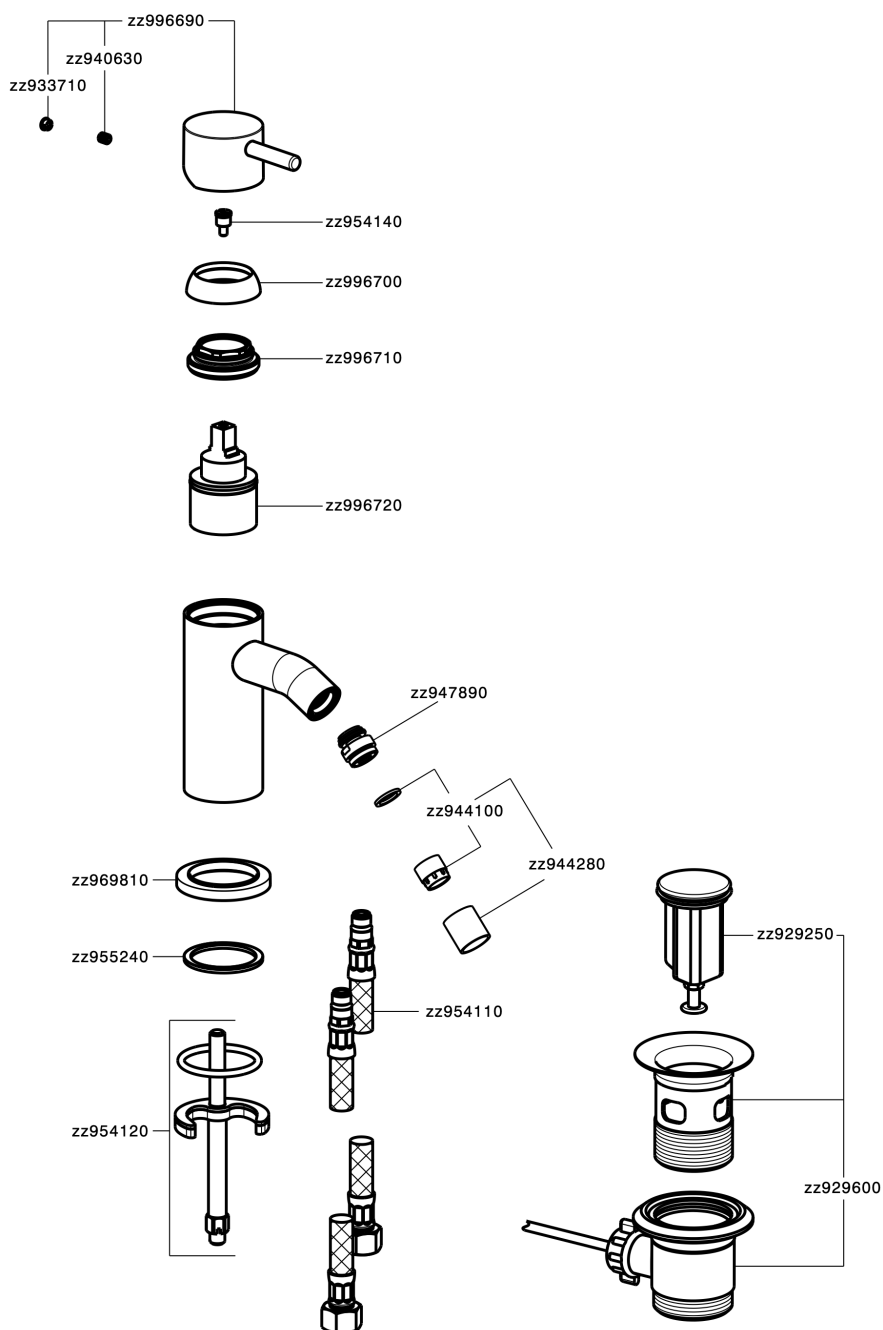

## Single lever bidet mixer NUOVA LESS\_LN000560

MODEL **LN000560**

Single lever bidet mixer, without waste, G.3/8" stainless steel flexible hoses

### CHARACTERISTICS

Cartridge Spare Parts **ZZ99672000**

**35 mm Cartridge**

### EcoStop

EcoStop feature limits water flow to approximately 50% of maximum output with one point of resistance on setting. Push slightly past the middle stop only when full water output is required. This will save water up to 50%.

## Single lever bidet mixer NUOVA LESS\_LN000560

LN000560

<https://en.cisal.it/single-lever-bidet-mixer-nuova-less-ln000560>

2026-03-03