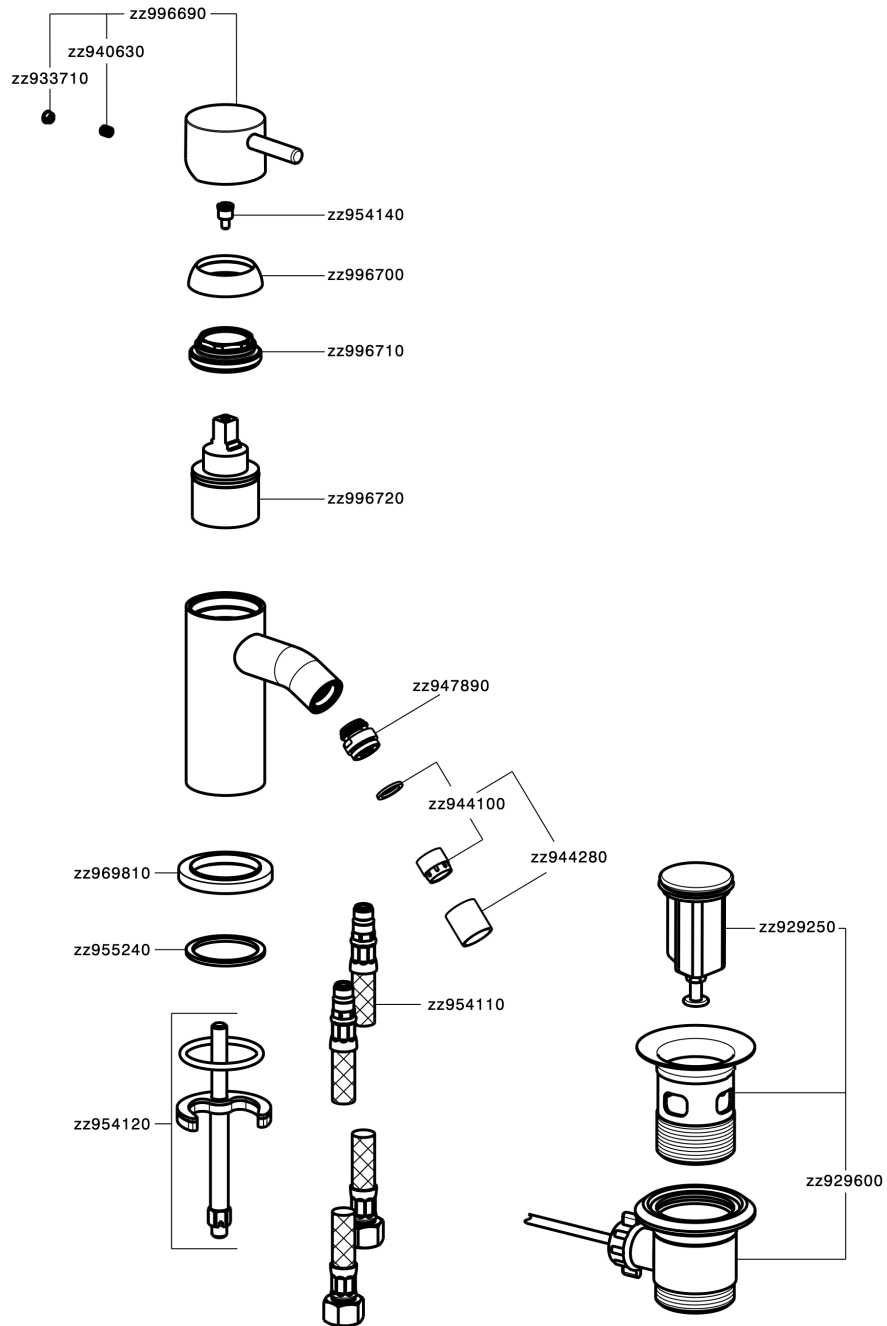

## Single lever bidet mixer NUOVA LESS\_LN000560

MODEL **LN000560**

Single lever bidet mixer, without waste, G.3/8" stainless steel flexible hoses

### CHARACTERISTICS

Cartridge Spare Parts **ZZ99672000**

**35 mm Cartridge**

### EcoStop

EcoStop feature limits water flow to approximately 50% of maximum output with one point of resistance on setting. Push slightly past the middle stop only when full water output is required. This will save water up to 50%.

## Single lever bidet mixer NUOVA LESS\_LN000560

LN000560

<https://en.cisal.it/single-lever-bidet-mixer-nuova-less-ln000560>

2026-02-03