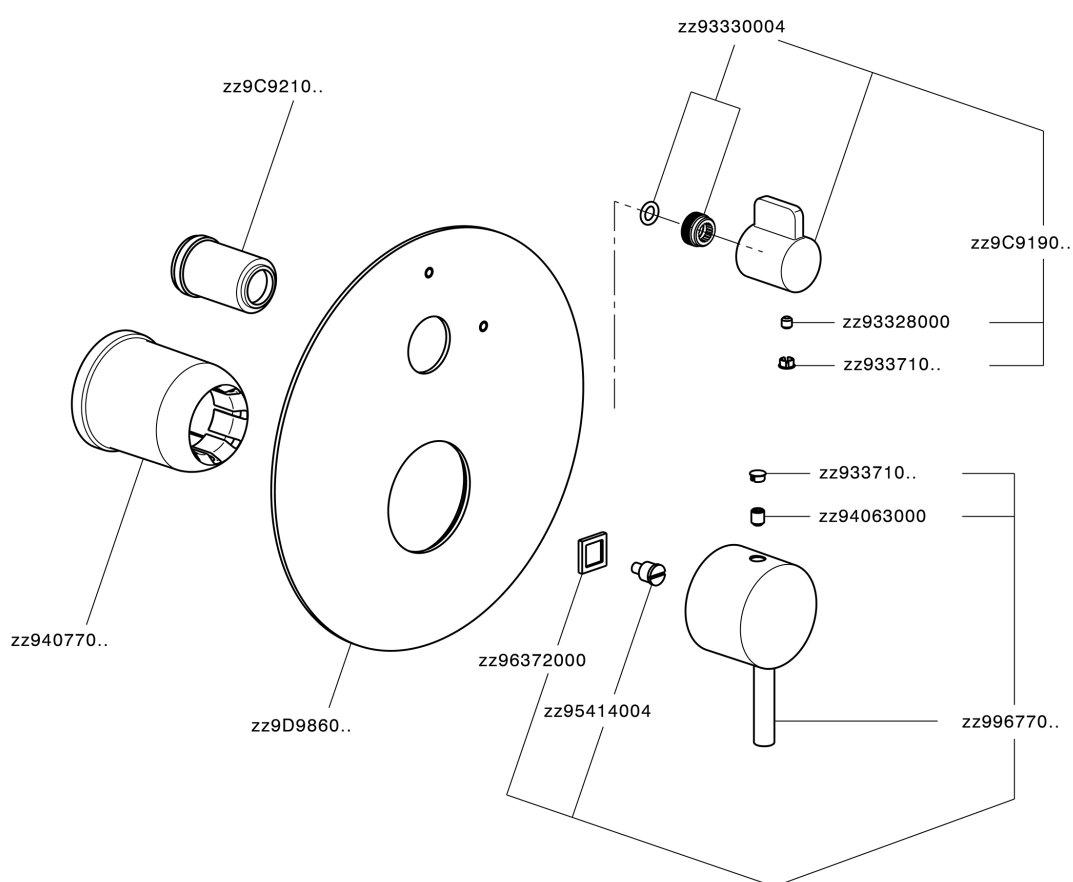

Exposed part for concealed S.L.bath-shower valve NUOVA LESS_LN002300

MODEL **LN002300**

Exposed part for concealed S.L.bath-shower valve, 2-Way rotating diverter, without concealed part, for items Easy-Box ZA000230

AVAILABLE FINISHINGS

-  **21** 21 Chrome
-  **2F** 2F Brushed Nickel
-  **40** 40 Matt Black
-  **4Q** 4Q Matt White

CHARACTERISTICS

Installation **Concealed**
 Required concealed parts **ZA000230**

Exposed part for concealed S.L.bath-shower valve NUOVA LESS_LN002300

LN002300

<https://en.cisal.it/exposed-part-for-concealed-s-l-bath-shower-valve-nuova-less-ln002300>

2026-04-06