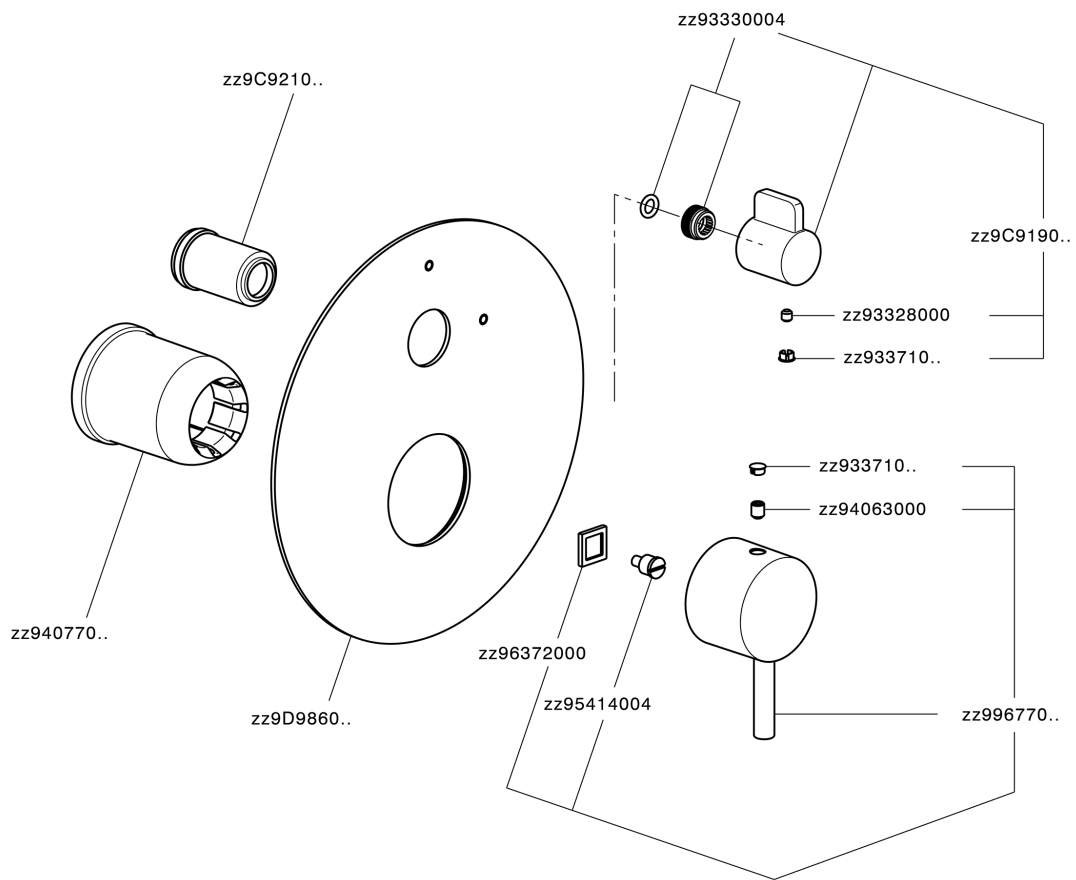

Exposed part for concealed S.L.bath-shower valve NUOVA LESS_LN002300

MODEL **LN002300**

Exposed part for concealed S.L.bath-shower valve, 2-Way rotating diverter, without concealed part, for items Easy-Box ZA000230

AVAILABLE FINISHINGS

-  **21** 21 Chrome
-  **2F** 2F Brushed Nickel
-  **40** 40 Matt Black
-  **4Q** 4Q Matt White

CHARACTERISTICS

Installation **Concealed**
 Required concealed parts **ZA000230**

Exposed part for concealed S.L.bath-shower valve NUOVA LESS_LN002300

LN002300

<https://en.cisal.it/exposed-part-for-concealed-s-l-bath-shower-valve-nuova-less-ln002300>

2026-06-13