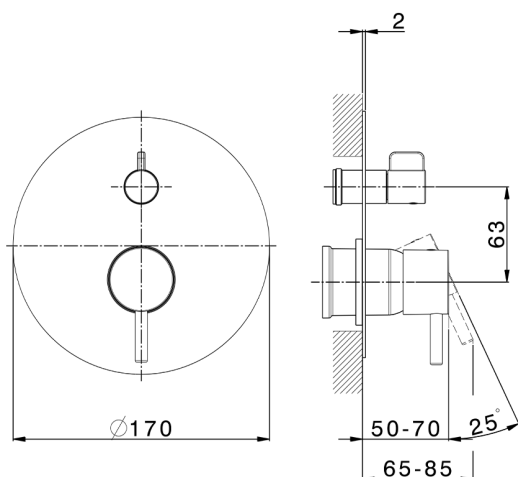

Exposed part for concealed S.L.bath-shower valve NUOVA LESS_LN002300

MODEL **LN002300**

Exposed part for concealed S.L.bath-shower valve, 2-Way rotating diverter, without concealed part, for items Easy-Box ZA000230

AVAILABLE FINISHINGS

-  **21** 21 Chrome
-  **2F** 2F Brushed Nickel
-  **40** 40 Matt Black
-  **4Q** 4Q Matt White

CHARACTERISTICS

Installation **Concealed**
 Required concealed parts **ZA000230**

Exposed part for concealed S.L.bath-shower valve NUOVA LESS_LN002300

LN002300

<https://en.cisal.it/exposed-part-for-concealed-s-l-bath-shower-valve-nuova-less-ln002300>

2026-06-13