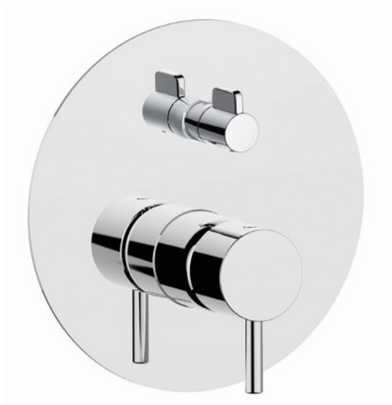

Exposed part for concealed S.L.bath-shower valve NUOVA LESS_LN002300

MODEL **LN002300**

Exposed part for concealed S.L.bath-shower valve, 2-Way rotating diverter, without concealed part, for items Easy-Box ZA000230

AVAILABLE FINISHINGS

-  **21** 21 Chrome
-  **2F** 2F Brushed Nickel
-  **40** 40 Matt Black
-  **4Q** 4Q Matt White

CHARACTERISTICS

Installation **Concealed**
 Required concealed parts **ZA000230**

Exposed part for concealed S.L.bath-shower valve NUOVA LESS_LN002300

LN002300

<https://en.cisal.it/exposed-part-for-concealed-s-l-bath-shower-valve-nuova-less-ln002300>

2026-06-13