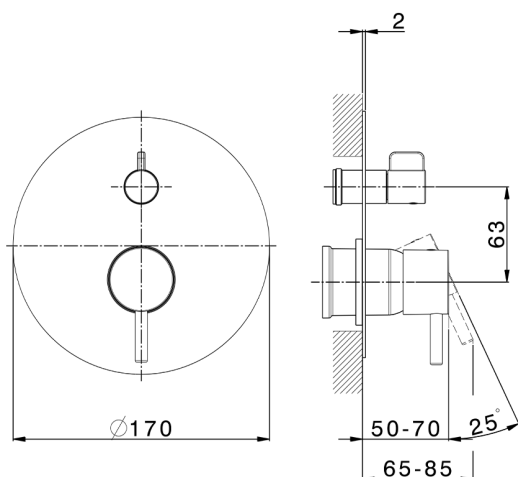

Exposed part for concealed S.L.bath-shower valve NUOVA LESS_LN002300

MODEL **LN002300**

Exposed part for concealed S.L.bath-shower valve, 2-Way rotating diverter, without concealed part, for items Easy-Box ZA000230

AVAILABLE FINISHINGS

-  **21** 21 Chrome
-  **2F** 2F Brushed Nickel
-  **40** 40 Matt Black
-  **4Q** 4Q Matt White

CHARACTERISTICS

Installation **Concealed**
 Required concealed parts **ZA000230**

Exposed part for concealed S.L.bath-shower valve NUOVA LESS_LN002300

LN002300

<https://en.cisal.it/exposed-part-for-concealed-s-l-bath-shower-valve-nuova-less-ln002300>

2026-04-26