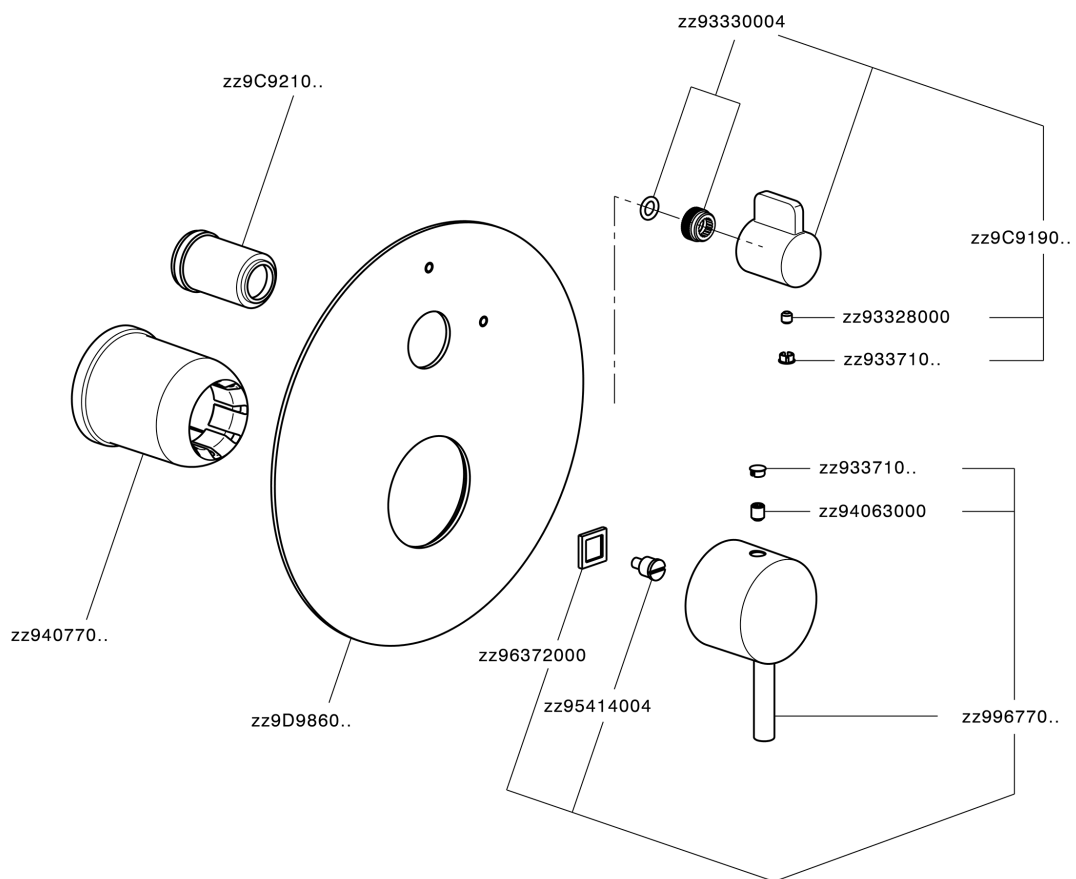

Exposed part for concealed S.L.bath-shower valve NUOVA LESS_LN002300

MODEL **LN002300**

Exposed part for concealed S.L.bath-shower valve, 2-Way rotating diverter, without concealed part, for items Easy-Box ZA000230

AVAILABLE FINISHINGS

-  **21** 21 Chrome
-  **2F** 2F Brushed Nickel
-  **40** 40 Matt Black
-  **4Q** 4Q Matt White

CHARACTERISTICS

Installation **Concealed**
 Required concealed parts **ZA000230**

Exposed part for concealed S.L.bath-shower valve NUOVA LESS_LN002300

LN002300

<https://en.cisal.it/exposed-part-for-concealed-s-l-bath-shower-valve-nuova-less-ln002300>

2026-04-26