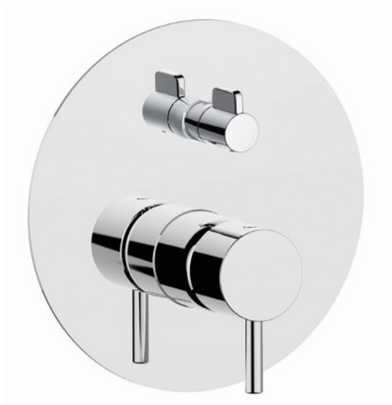

Exposed part for concealed S.L.bath-shower valve NUOVA LESS_LN002300

MODEL **LN002300**

Exposed part for concealed S.L.bath-shower valve, 2-Way rotating diverter, without concealed part, for items Easy-Box ZA000230

AVAILABLE FINISHINGS

-  **21** 21 Chrome
-  **2F** 2F Brushed Nickel
-  **40** 40 Matt Black
-  **4Q** 4Q Matt White

CHARACTERISTICS

Installation **Concealed**
 Required concealed parts **ZA000230**

Exposed part for concealed S.L.bath-shower valve NUOVA LESS_LN002300

LN002300

<https://en.cisal.it/exposed-part-for-concealed-s-l-bath-shower-valve-nuova-less-ln002300>

2026-04-06