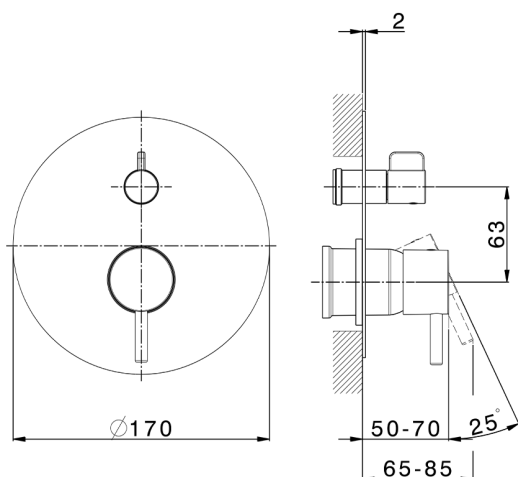

Exposed part for concealed S.L.bath-shower valve NUOVA LESS_LN002300

MODEL **LN002300**

Exposed part for concealed S.L.bath-shower valve, 2-Way rotating diverter, without concealed part, for items Easy-Box ZA000230

AVAILABLE FINISHINGS

-  **21** 21 Chrome
-  **2F** 2F Brushed Nickel
-  **40** 40 Matt Black
-  **4Q** 4Q Matt White

CHARACTERISTICS

Installation **Concealed**
 Required concealed parts **ZA000230**

Exposed part for concealed S.L.bath-shower valve NUOVA LESS_LN002300

LN002300

<https://en.cisal.it/exposed-part-for-concealed-s-l-bath-shower-valve-nuova-less-ln002300>

2026-04-06