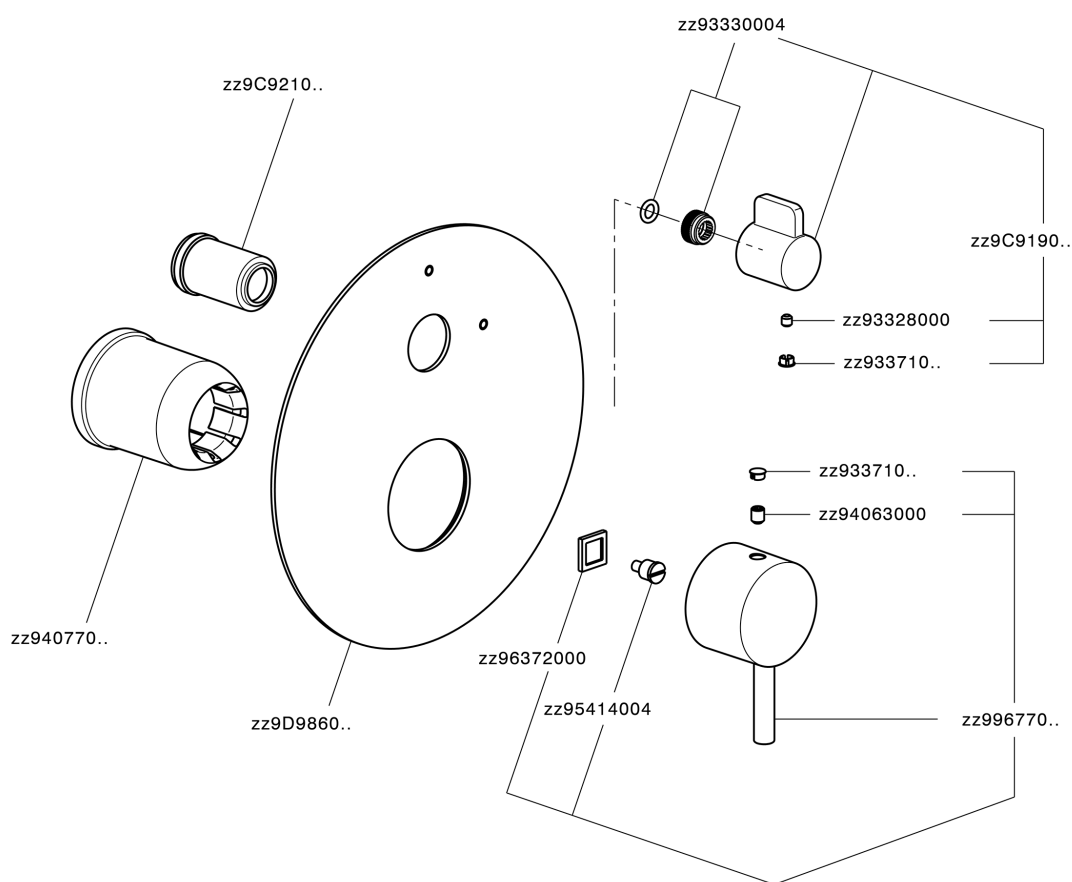

## Exposed part for concealed S.L.bath-shower valve NUOVA LESS\_LN002300

LN002300

<https://en.cisal.it/exposed-part-for-concealed-s-l-bath-shower-valve-nuova-less-ln002300>

2026-04-06