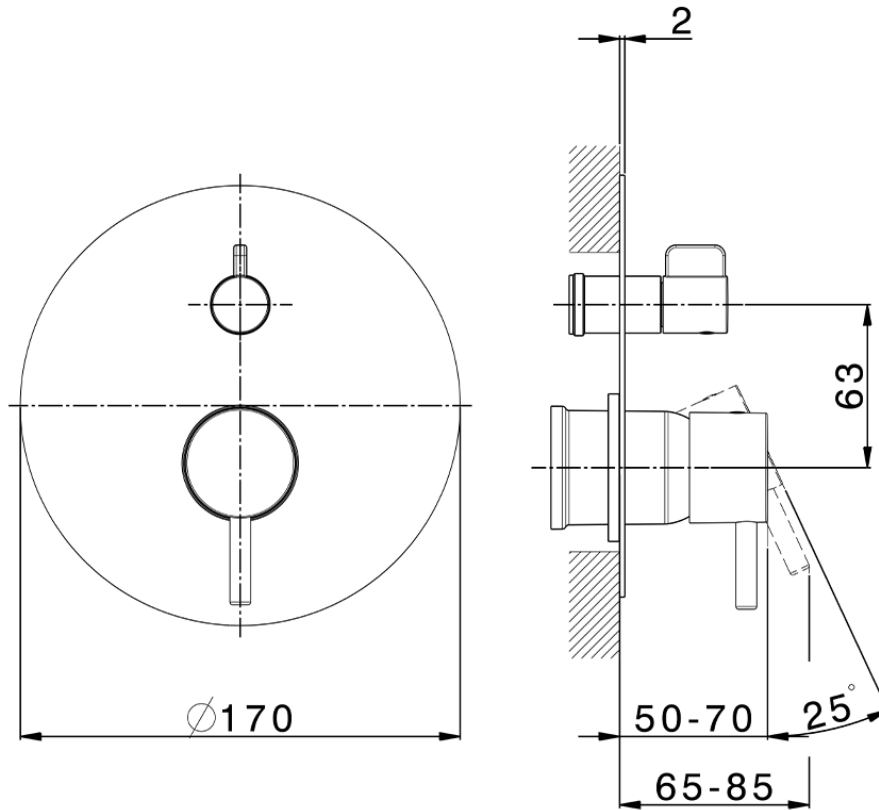

Exposed part for concealed S.L.bath-shower valve NUOVA LESS_LN002300

LN002300

<https://en.cisal.it/exposed-part-for-concealed-s-l-bath-shower-valve-nuova-less-ln002300>

2026-04-26