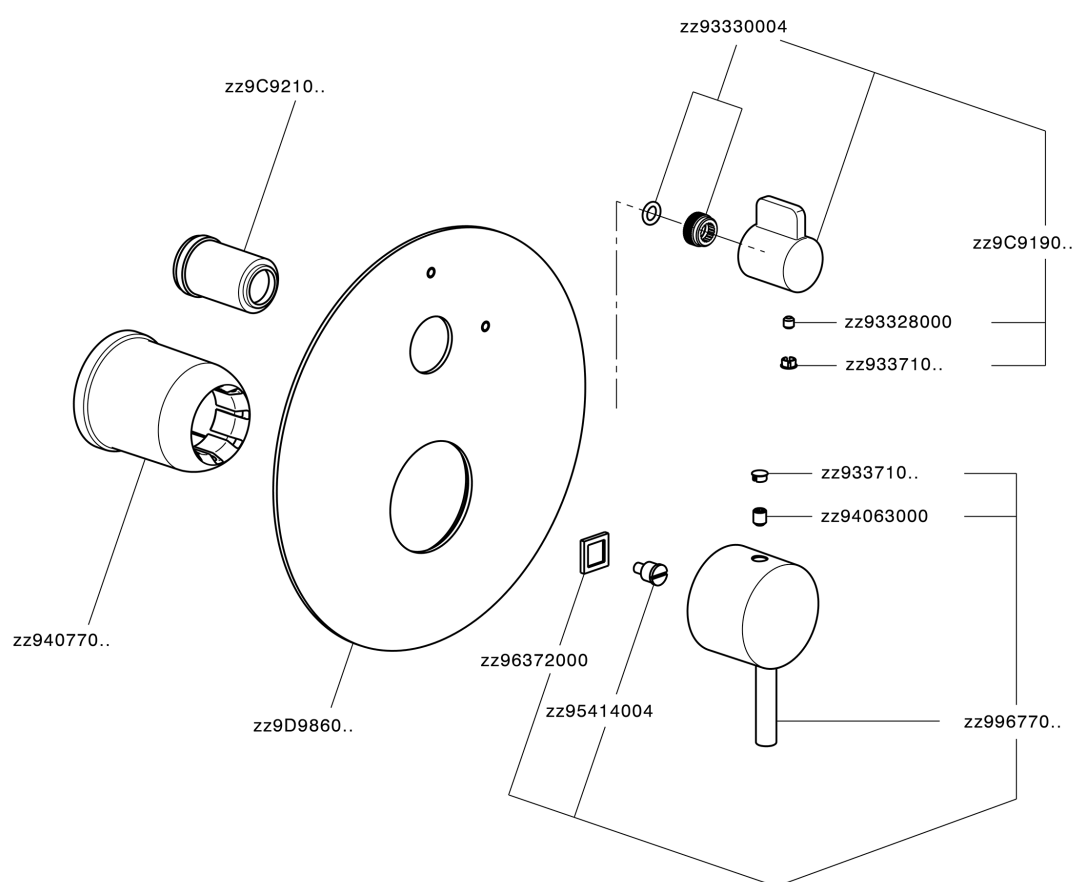

Exposed part for concealed S.L.bath-shower valve NUOVA LESS_LN002300

MODEL **LN002300**

Exposed part for concealed S.L.bath-shower valve, 2-Way rotating diverter, without concealed part, for items Easy-Box ZA000230

AVAILABLE FINISHINGS

-  **21** 21 Chrome
-  **2F** 2F Brushed Nickel
-  **40** 40 Matt Black
-  **4Q** 4Q Matt White

CHARACTERISTICS

Installation **Concealed**
 Required concealed parts **ZA000230**

Exposed part for concealed S.L.bath-shower valve NUOVA LESS_LN002300

LN002300

<https://en.cisal.it/exposed-part-for-concealed-s-l-bath-shower-valve-nuova-less-ln002300>

2026-06-14