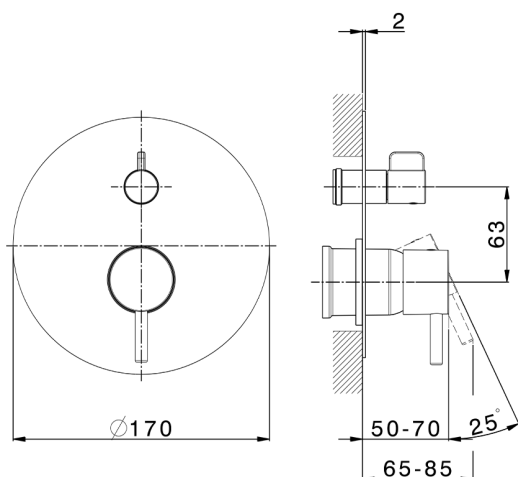

Exposed part for concealed S.L.bath-shower valve NUOVA LESS_LN002300

MODEL **LN002300**

Exposed part for concealed S.L.bath-shower valve, 2-Way rotating diverter, without concealed part, for items Easy-Box ZA000230

AVAILABLE FINISHINGS

-  **21** 21 Chrome
-  **2F** 2F Brushed Nickel
-  **40** 40 Matt Black
-  **4Q** 4Q Matt White

CHARACTERISTICS

Installation **Concealed**
 Required concealed parts **ZA000230**

Exposed part for concealed S.L.bath-shower valve NUOVA LESS_LN002300

LN002300

<https://en.cisal.it/exposed-part-for-concealed-s-l-bath-shower-valve-nuova-less-ln002300>

2026-06-14