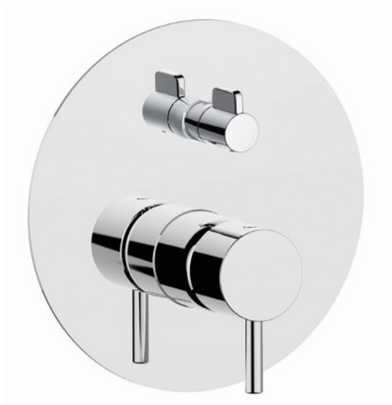

Exposed part for concealed S.L.bath-shower valve NUOVA LESS_LN002300

MODEL **LN002300**

Exposed part for concealed S.L.bath-shower valve, 2-Way rotating diverter, without concealed part, for items Easy-Box ZA000230

AVAILABLE FINISHINGS

-  **21** 21 Chrome
-  **2F** 2F Brushed Nickel
-  **40** 40 Matt Black
-  **4Q** 4Q Matt White

CHARACTERISTICS

Installation **Concealed**
 Required concealed parts **ZA000230**

Exposed part for concealed S.L.bath-shower valve NUOVA LESS_LN002300

LN002300

<https://en.cisal.it/exposed-part-for-concealed-s-l-bath-shower-valve-nuova-less-ln002300>

2026-06-14