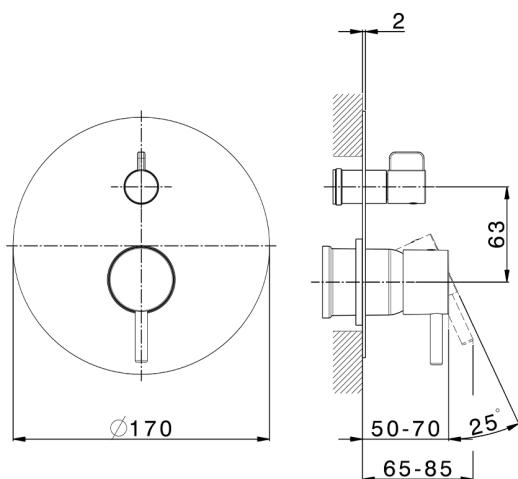

Exposed part for concealed S.L.bath-shower valve NUOVA LESS_LN002300

MODEL **LN002300**

Exposed part for concealed S.L.bath-shower valve, 2-Way rotating diverter, without concealed part, for items Easy-Box ZA000230

AVAILABLE FINISHINGS

-  **21** 21 Chrome
-  **2F** 2F Brushed Nickel
-  **40** 40 Matt Black
-  **4Q** 4Q Matt White

CHARACTERISTICS

Installation **Concealed**
 Required concealed parts **ZA000230**

Exposed part for concealed S.L.bath-shower valve NUOVA LESS_LN002300

LN002300

<https://en.cisal.it/exposed-part-for-concealed-s-l-bath-shower-valve-nuova-less-ln002300>

2026-04-26