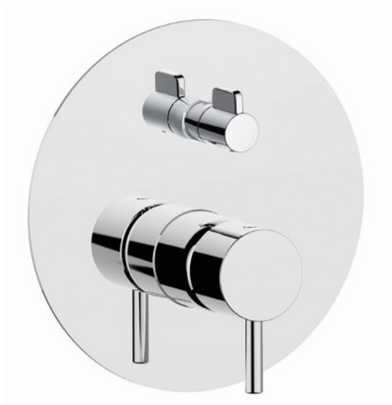

Exposed part for concealed S.L.bath-shower valve NUOVA LESS_LN002300

MODEL **LN002300**

Exposed part for concealed S.L.bath-shower valve, 2-Way rotating diverter, without concealed part, for items Easy-Box ZA000230

AVAILABLE FINISHINGS

-  **21** 21 Chrome
-  **2F** 2F Brushed Nickel
-  **40** 40 Matt Black
-  **4Q** 4Q Matt White

CHARACTERISTICS

Installation **Concealed**
 Required concealed parts **ZA000230**

Exposed part for concealed S.L.bath-shower valve NUOVA LESS_LN002300

LN002300

<https://en.cisal.it/exposed-part-for-concealed-s-l-bath-shower-valve-nuova-less-ln002300>

2026-04-26