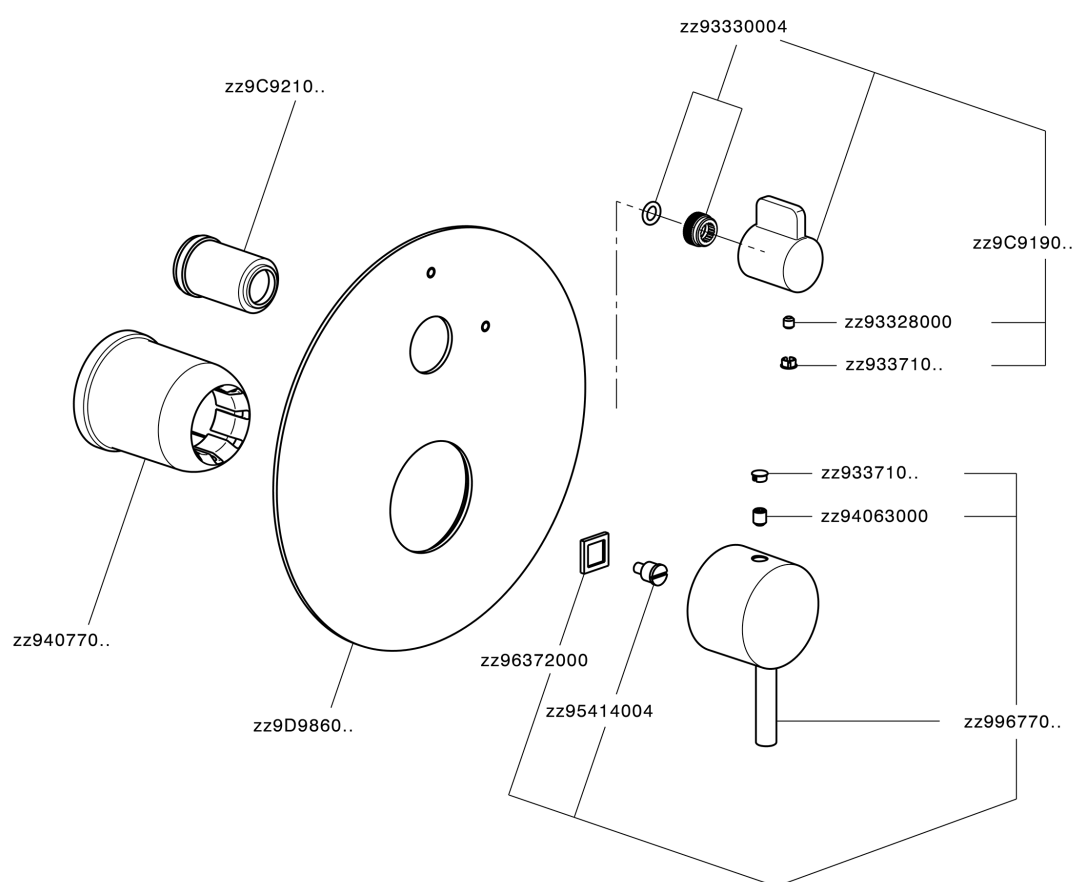

Exposed part for concealed S.L.bath-shower valve NUOVA LESS_LN002300

MODEL **LN002300**

Exposed part for concealed S.L.bath-shower valve, 2-Way rotating diverter, without concealed part, for items Easy-Box ZA000230

AVAILABLE FINISHINGS

-  **21** 21 Chrome
-  **2F** 2F Brushed Nickel
-  **40** 40 Matt Black
-  **4Q** 4Q Matt White

CHARACTERISTICS

Installation **Concealed**
 Required concealed parts **ZA000230**

Exposed part for concealed S.L.bath-shower valve NUOVA LESS_LN002300

LN002300

<https://en.cisal.it/exposed-part-for-concealed-s-l-bath-shower-valve-nuova-less-ln002300>

2026-04-26