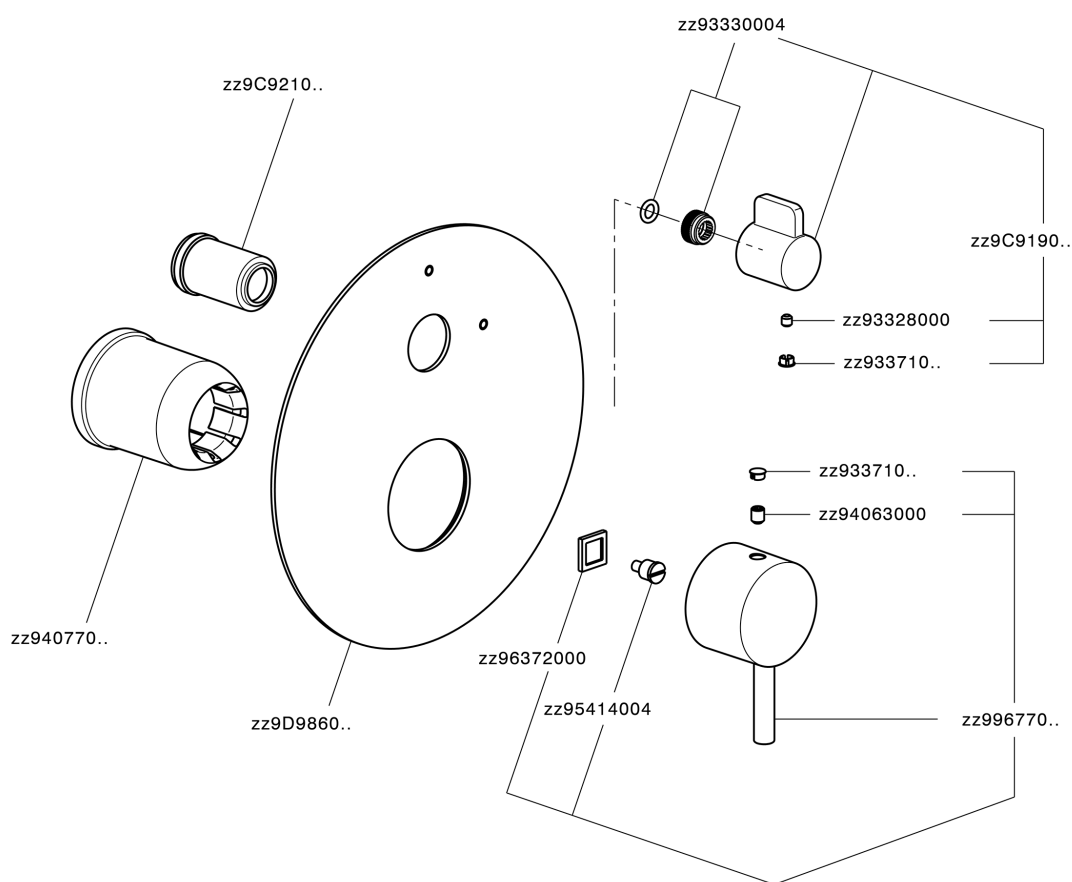

## Exposed part for concealed S.L.bath-shower valve NUOVA LESS\_LN002300

LN002300

<https://en.cisal.it/exposed-part-for-concealed-s-l-bath-shower-valve-nuova-less-ln002300>

2026-04-27