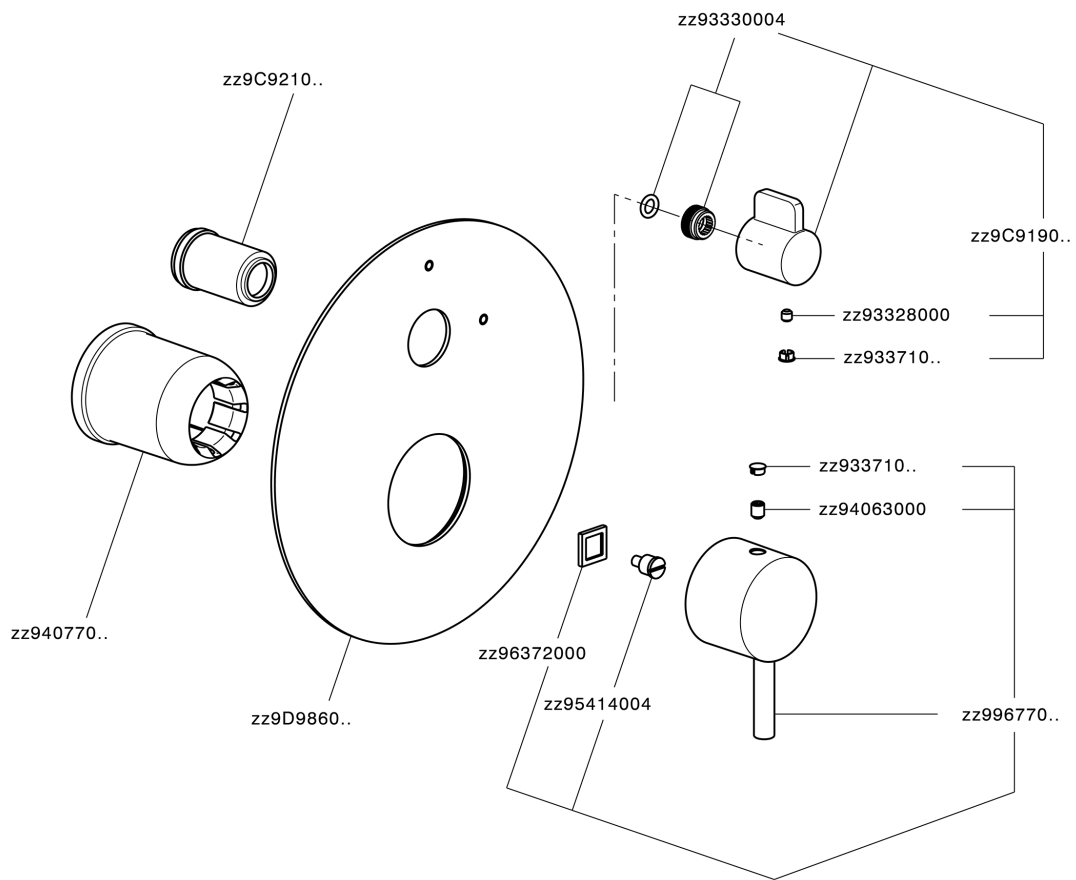

Exposed part for concealed S.L.bath-shower valve NUOVA LESS_LN002300

LN002300

<https://en.cisal.it/exposed-part-for-concealed-s-l-bath-shower-valve-nuova-less-ln002300>

2026-05-17