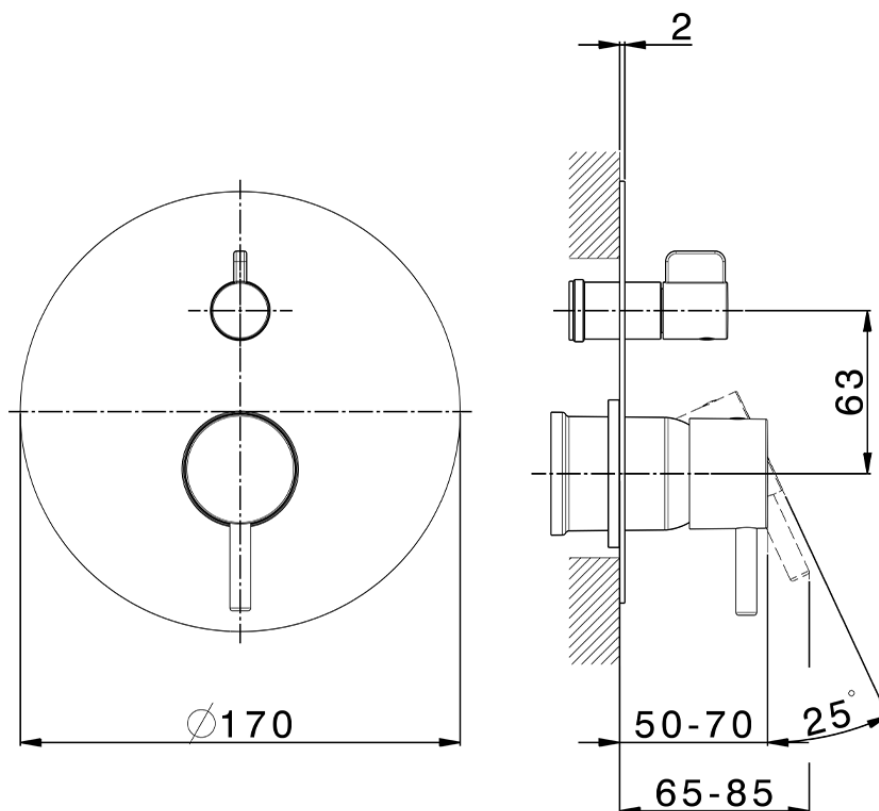

Exposed part for concealed S.L.bath-shower valve NUOVA LESS_LN002300

LN002300

<https://en.cisal.it/exposed-part-for-concealed-s-l-bath-shower-valve-nuova-less-ln002300>

2026-06-14