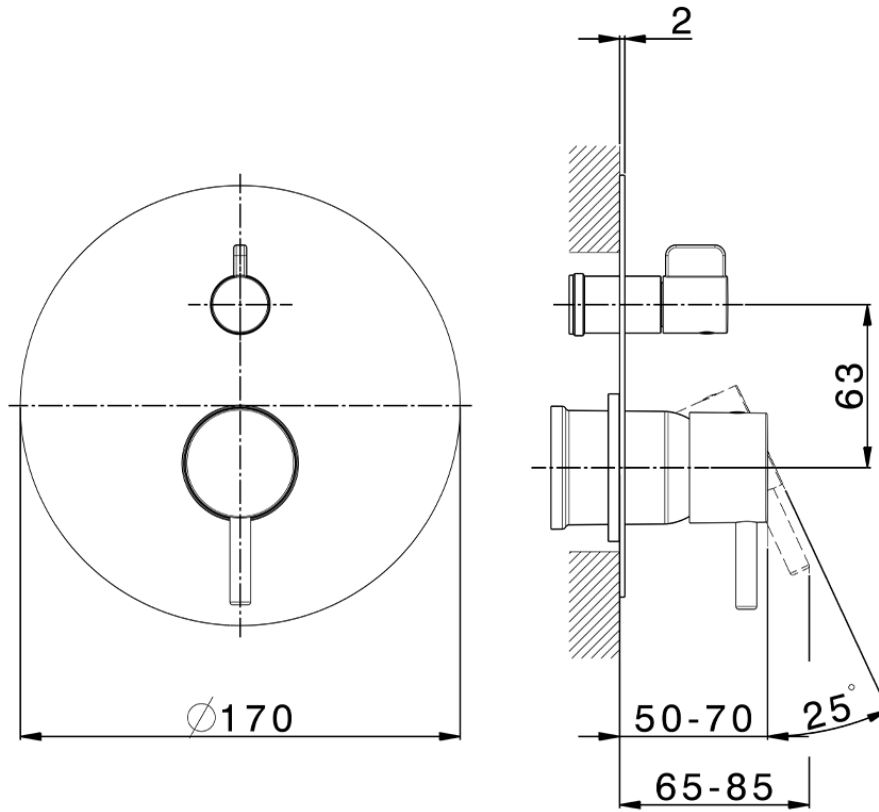

Exposed part for concealed S.L.bath-shower valve NUOVA LESS_LN002300

LN002300

<https://en.cisal.it/exposed-part-for-concealed-s-l-bath-shower-valve-nuova-less-ln002300>

2026-05-17