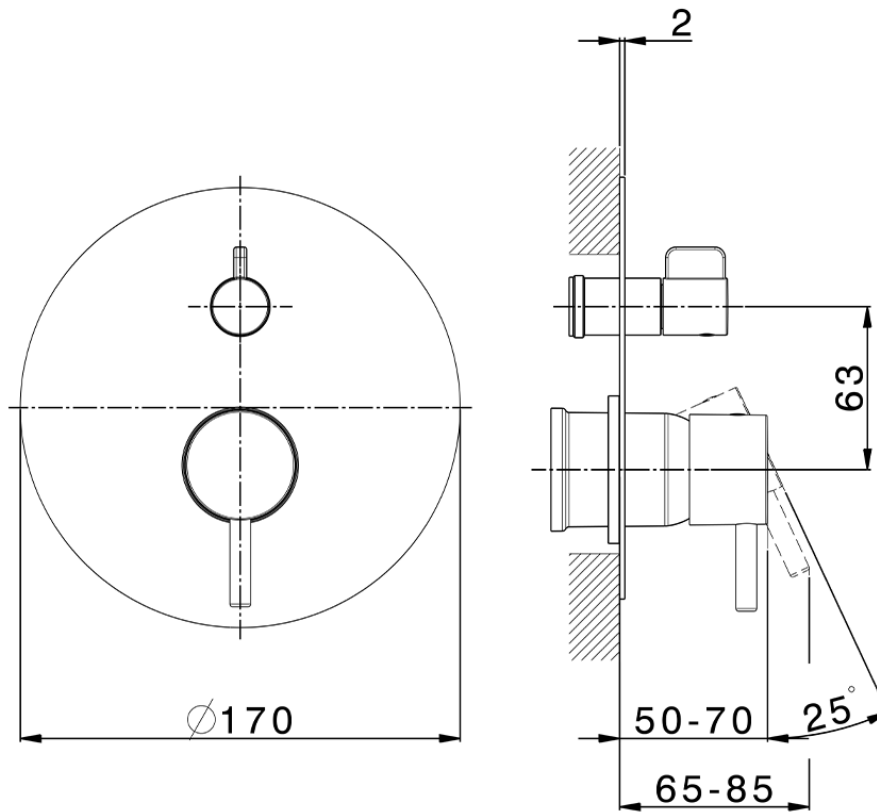

Exposed part for concealed S.L.bath-shower valve NUOVA LESS_LN002300

LN002300

<https://en.cisal.it/exposed-part-for-concealed-s-l-bath-shower-valve-nuova-less-ln002300>

2026-04-06