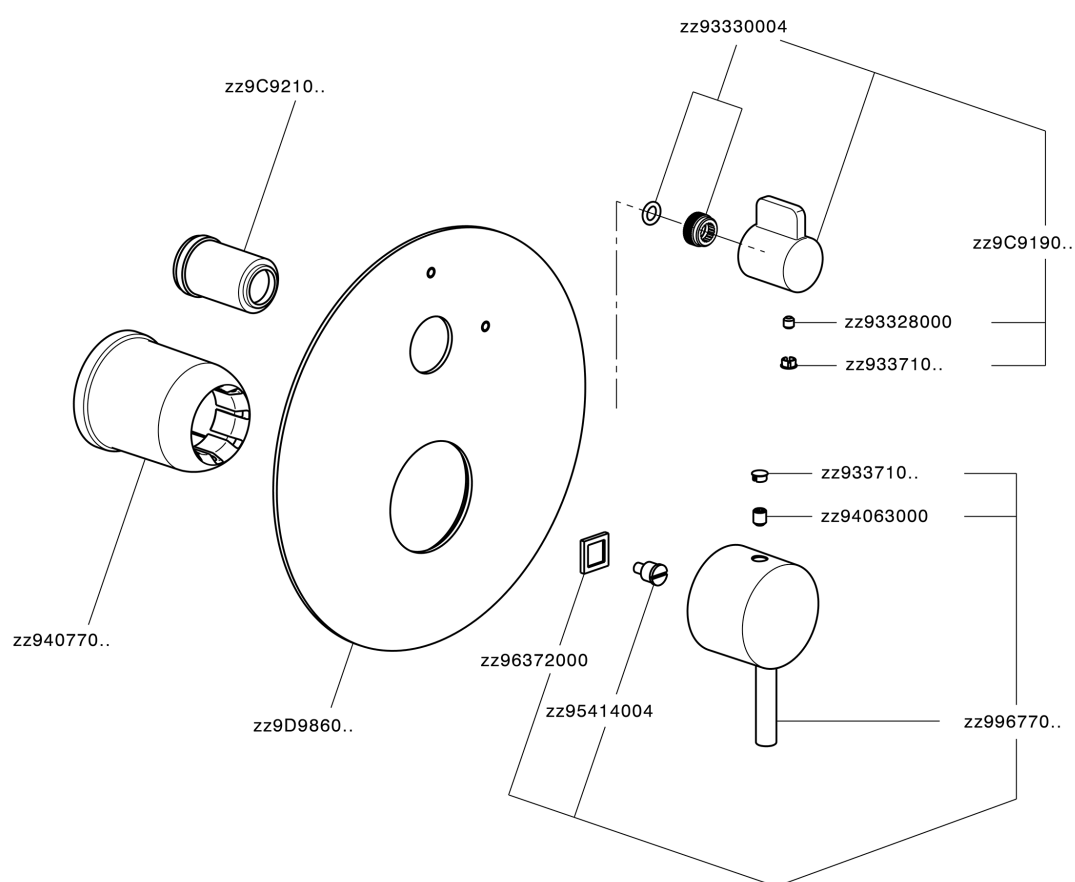

Exposed part for concealed S.L.bath-shower valve NUOVA LESS_LN002300

MODEL **LN002300**

Exposed part for concealed S.L.bath-shower valve, 2-Way rotating diverter, without concealed part, for items Easy-Box ZA000230

AVAILABLE FINISHINGS

-  **21** 21 Chrome
-  **2F** 2F Brushed Nickel
-  **40** 40 Matt Black
-  **4Q** 4Q Matt White

CHARACTERISTICS

Installation **Concealed**
 Required concealed parts **ZA000230**

Exposed part for concealed S.L.bath-shower valve NUOVA LESS_LN002300

LN002300

<https://en.cisal.it/exposed-part-for-concealed-s-l-bath-shower-valve-nuova-less-ln002300>

2026-05-17