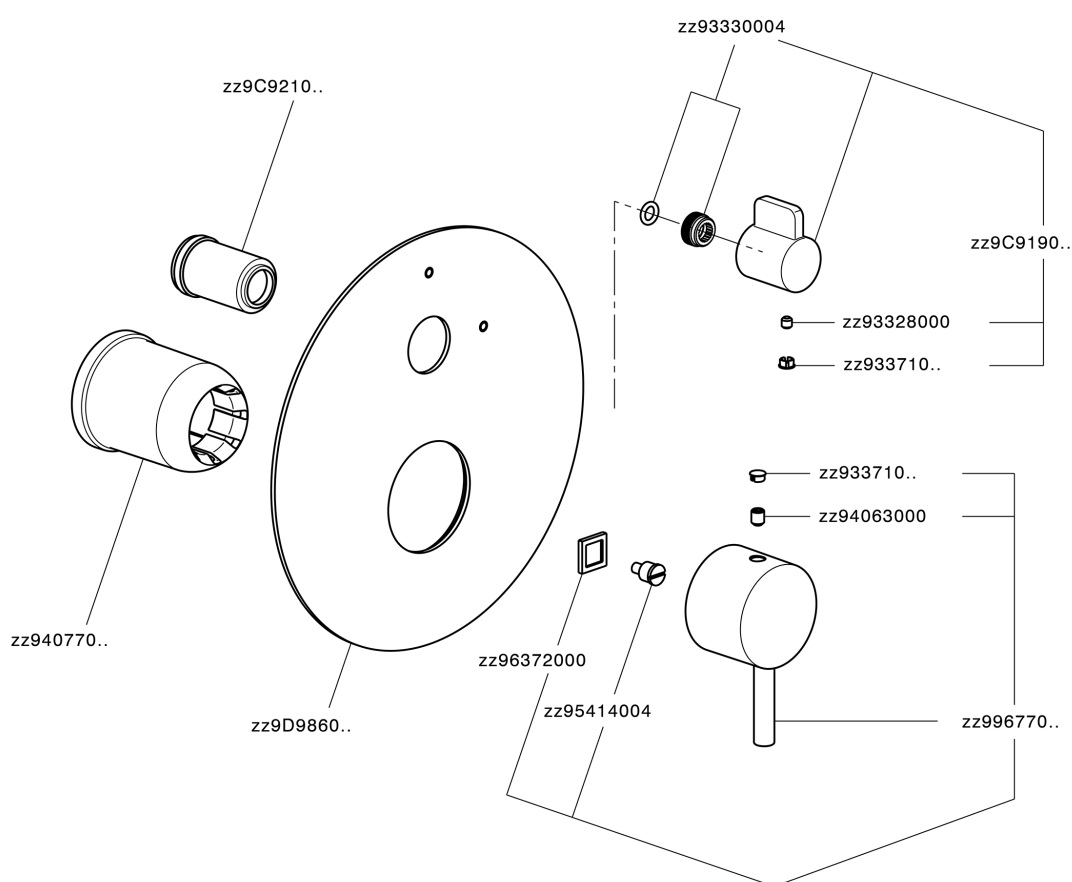

Exposed part for concealed S.L.bath-shower valve NUOVA LESS_LN002300

MODEL **LN002300**

Exposed part for concealed S.L.bath-shower valve, 2-Way rotating diverter, without concealed part, for items Easy-Box ZA000230

AVAILABLE FINISHINGS

-  **21** 21 Chrome
-  **2F** 2F Brushed Nickel
-  **40** 40 Matt Black
-  **4Q** 4Q Matt White

CHARACTERISTICS

Installation **Concealed**
 Required concealed parts **ZA000230**

Exposed part for concealed S.L.bath-shower valve NUOVA LESS_LN002300

LN002300

<https://en.cisal.it/exposed-part-for-concealed-s-l-bath-shower-valve-nuova-less-ln002300>

2026-04-06