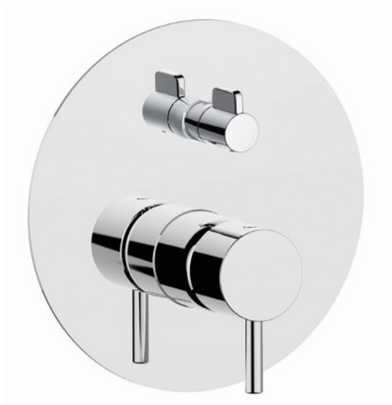

Exposed part for concealed S.L.bath-shower valve NUOVA LESS_LN002300

MODEL **LN002300**

Exposed part for concealed S.L.bath-shower valve, 2-Way rotating diverter, without concealed part, for items Easy-Box ZA000230

AVAILABLE FINISHINGS

-  **21** 21 Chrome
-  **2F** 2F Brushed Nickel
-  **40** 40 Matt Black
-  **4Q** 4Q Matt White

CHARACTERISTICS

Installation **Concealed**
 Required concealed parts **ZA000230**

Exposed part for concealed S.L.bath-shower valve NUOVA LESS_LN002300

LN002300

<https://en.cisal.it/exposed-part-for-concealed-s-l-bath-shower-valve-nuova-less-ln002300>

2026-05-17