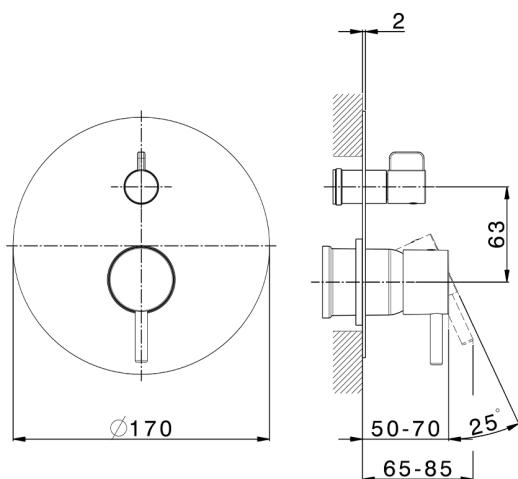

Exposed part for concealed S.L.bath-shower valve NUOVA LESS_LN002300

MODEL **LN002300**

Exposed part for concealed S.L.bath-shower valve, 2-Way rotating diverter, without concealed part, for items Easy-Box ZA000230

AVAILABLE FINISHINGS

-  **21** 21 Chrome
-  **2F** 2F Brushed Nickel
-  **40** 40 Matt Black
-  **4Q** 4Q Matt White

CHARACTERISTICS

Installation **Concealed**
 Required concealed parts **ZA000230**

Exposed part for concealed S.L.bath-shower valve NUOVA LESS_LN002300

LN002300

<https://en.cisal.it/exposed-part-for-concealed-s-l-bath-shower-valve-nuova-less-ln002300>

2026-05-17