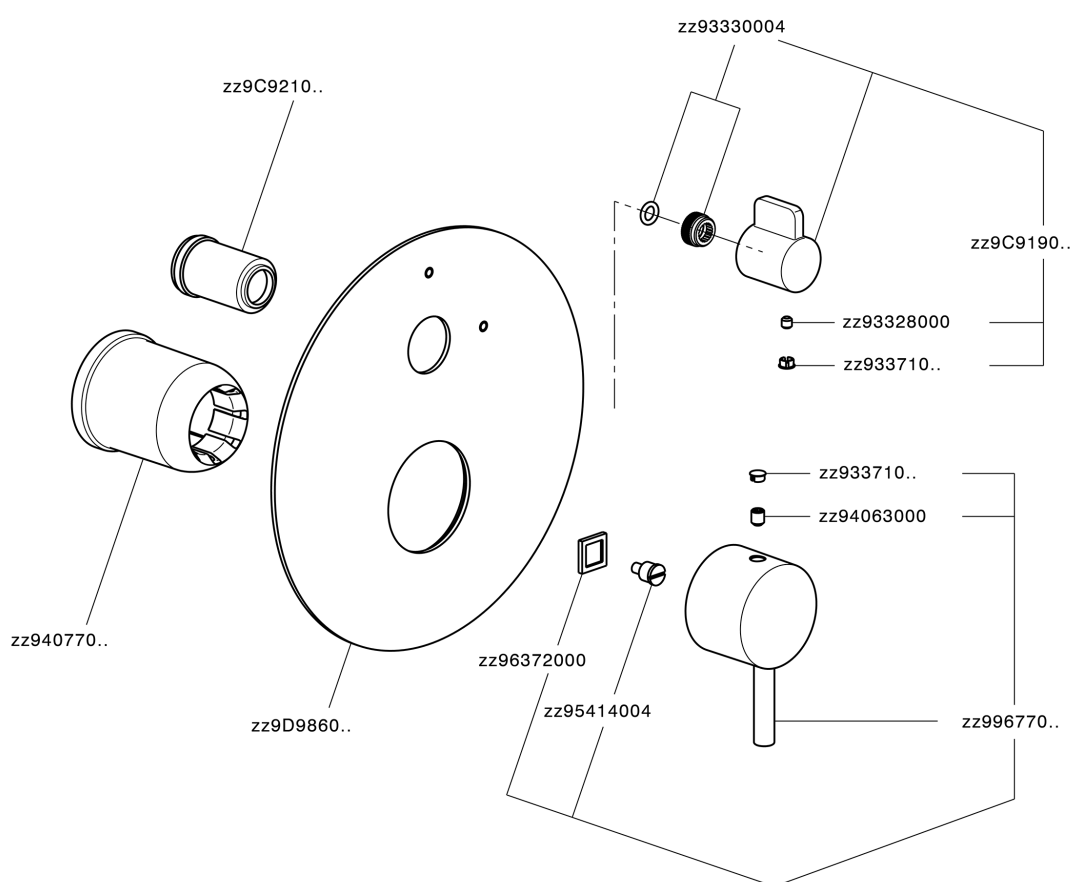

Exposed part for concealed S.L.bath-shower valve NUOVA LESS_LN002300

LN002300

<https://en.cisal.it/exposed-part-for-concealed-s-l-bath-shower-valve-nuova-less-ln002300>

2026-04-26