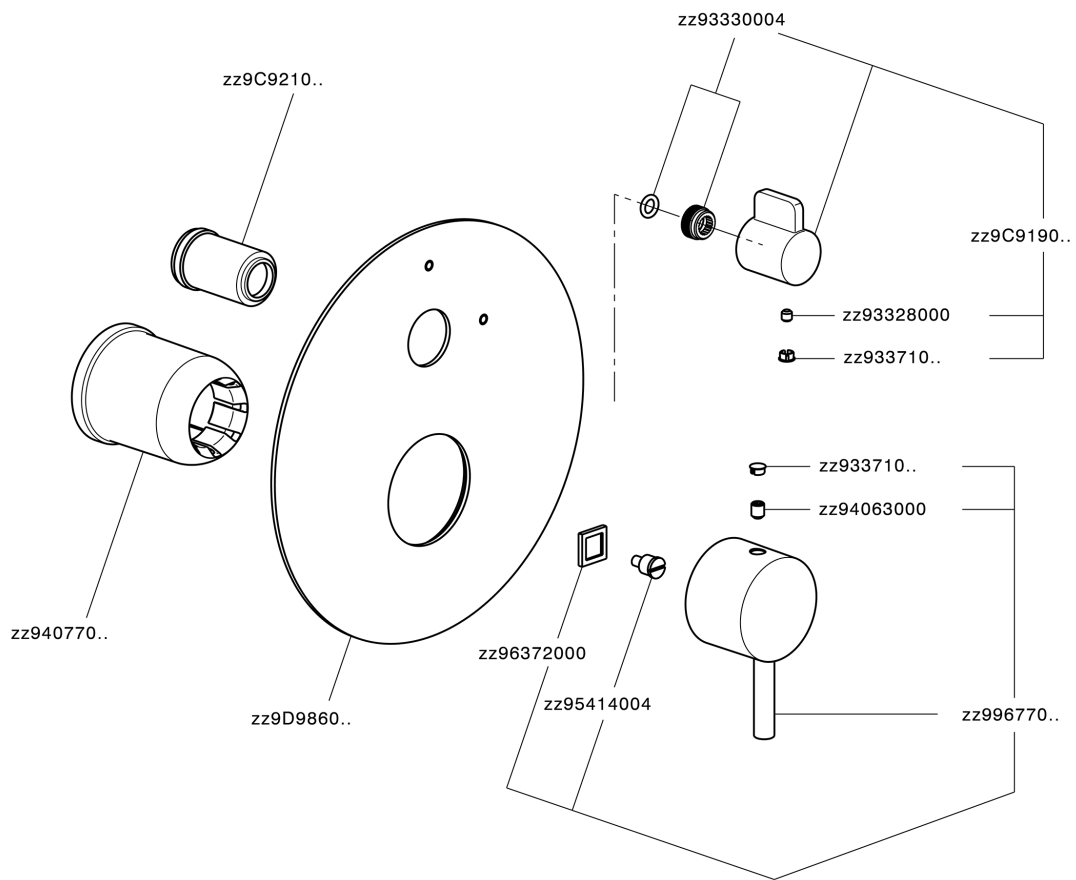

Exposed part for concealed S.L.bath-shower valve NUOVA LESS_LN002300

LN002300

<https://en.cisal.it/exposed-part-for-concealed-s-l-bath-shower-valve-nuova-less-ln002300>

2026-06-14