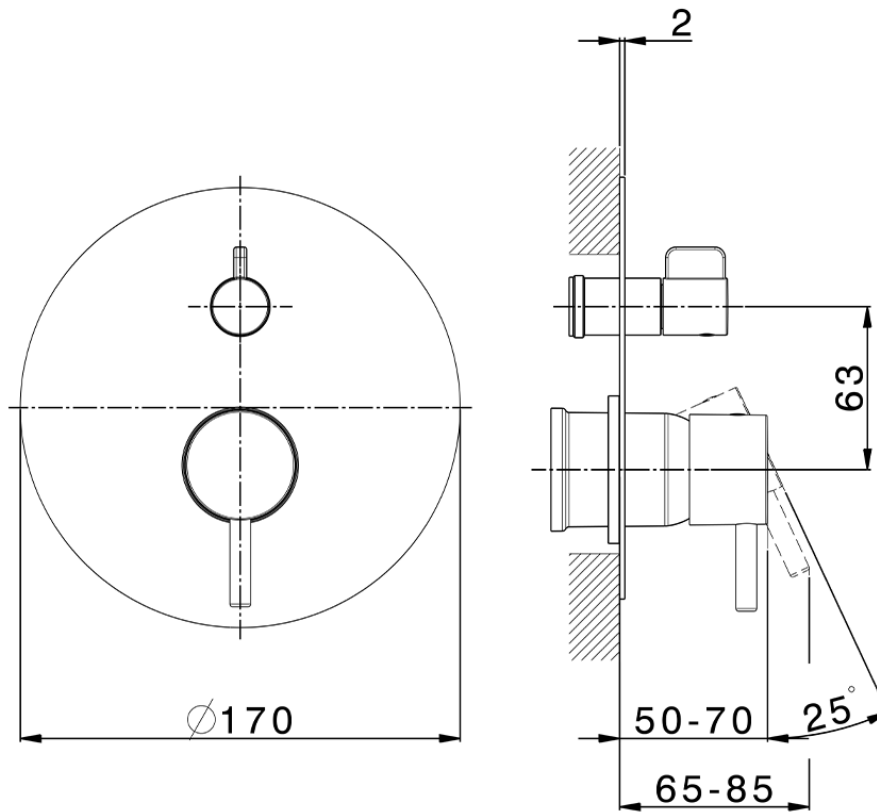

## Exposed part for concealed S.L.bath-shower valve NUOVA LESS\_LN002300

LN002300

<https://en.cisal.it/exposed-part-for-concealed-s-l-bath-shower-valve-nuova-less-ln002300>

2026-04-06