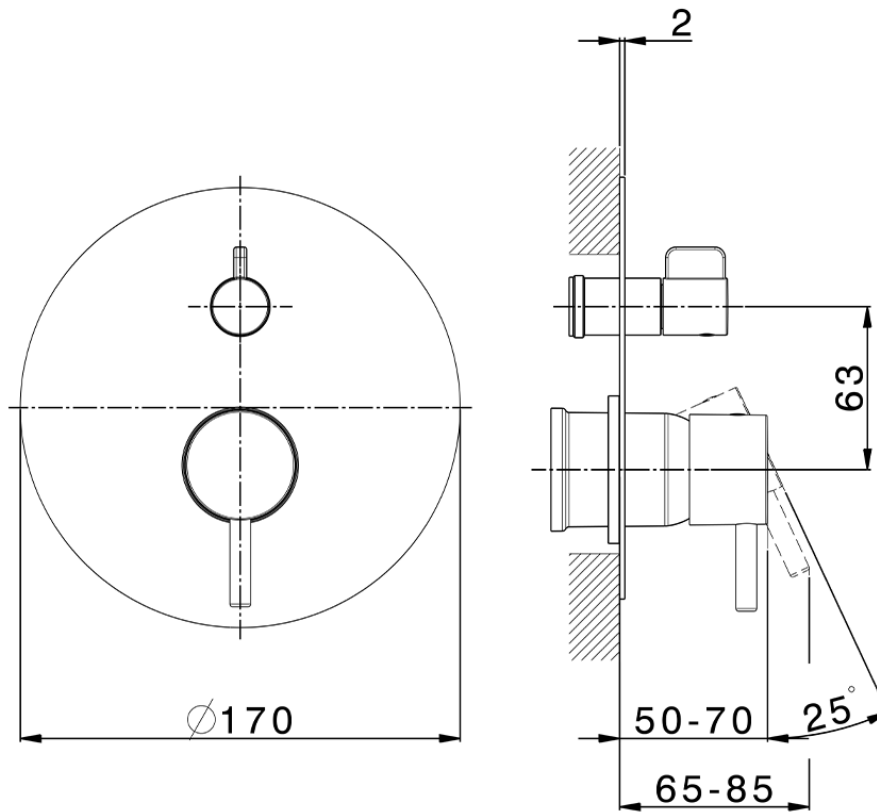

Exposed part for concealed S.L.bath-shower valve NUOVA LESS_LN002300

LN002300

<https://en.cisal.it/exposed-part-for-concealed-s-l-bath-shower-valve-nuova-less-ln002300>

2026-04-26