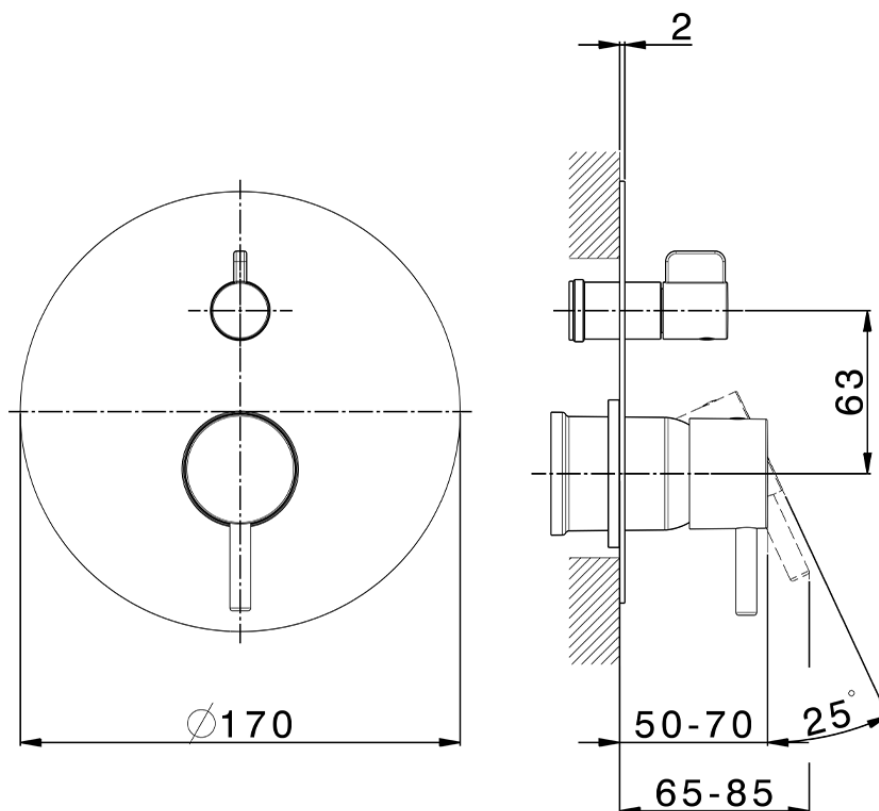

Exposed part for concealed S.L.bath-shower valve NUOVA LESS_LN002300

LN002300

<https://en.cisal.it/exposed-part-for-concealed-s-l-bath-shower-valve-nuova-less-ln002300>

2026-06-13