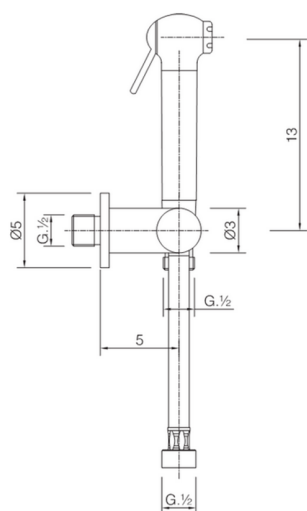

Hygienic Spray

Multi-jets hygienic hand shower, for personal hygiene care.

2025-01-03