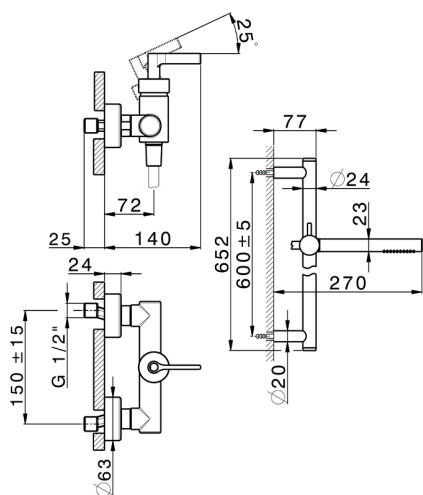

## Single lever shower mixer, with shower set GRACE\_GC000460

MODEL **GC000460**

Single lever shower mixer, with shower set, 60 cm slide rail kit with sliding bracket, 22,5 mm Brass One Spray handshower, 150 cm SUPREME smooth flexible hose

### CHARACTERISTICS

Cartridge Spare Parts **ZZ95409000**

**35 mm Cartridge**

### EcoStop

EcoStop feature limits water flow to approximately 50% of maximum output with one point of resistance on setting. Push slightly past the middle stop only when full water output is required. This will save water up to 50%.