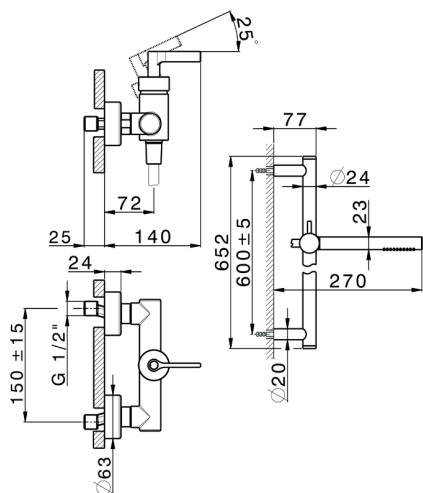

CHARACTERISTICS

Cartridge Spare Parts **ZZ95409000**

35 mm Cartridge

EcoStop

EcoStop feature limits water flow to approximately 50% of maximum output with one point of resistance on setting. Push slightly past the middle stop only when full water output is required. This will save water up to 50%.

2024-12-22