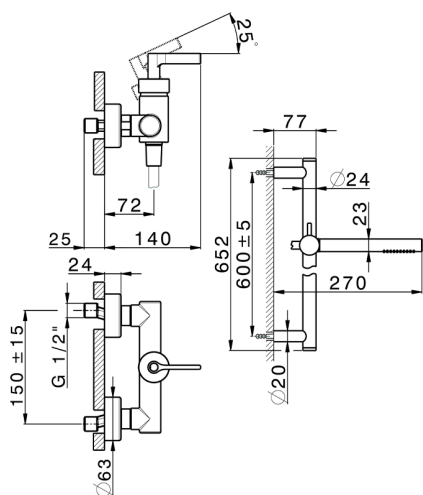

CHARACTERISTICS

Cartridge Spare Parts **ZZ95409000**

35 mm Cartridge

EcoStop

EcoStop feature limits water flow to approximately 50% of maximum output with one point of resistance on setting. Push slightly past the middle stop only when full water output is required. This will save water up to 50%.

2024-12-22