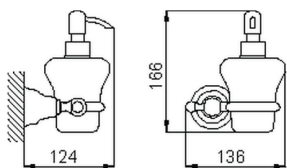

Soap dispenser holder ARCANA COMPONENTS_AR090620

MODEL **AR090620**

Soap dispenser holder, in ceramic

AVAILABLE FINISHINGS

-  **21** 21 Chrome
-  **24** 24 Gold
-  **26** 26 Old Copper
-  **27** 27 Old Bronze
-  **2A** 2A Satin Brushed Nickel
-  **74** 74 Chrome/Gold