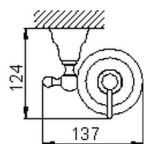

Soap dispenser holder ARCANA COMPONENTS_AR090620

MODEL **AR090620**

Soap dispenser holder, in ceramic

AVAILABLE FINISHINGS

-  **21** 21 Chrome
-  **24** 24 Gold
-  **26** 26 Old Copper
-  **27** 27 Old Bronze
-  **2A** 2A Satin Brushed Nickel
-  **74** 74 Chrome/Gold