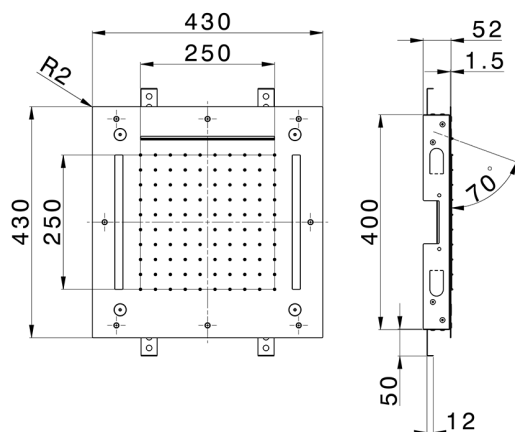

430x430 mm Chromotherapy Ceiling showerhead WELLNESS_ZS0C0065

MODEL **ZS0C0065**

430x430 mm Chromotherapy Ceiling showerhead, rain, spaying functions, waterfall, chromotherapy functions, built-in control included, Stainless Steel AISI 304

AVAILABLE FINISHINGS

- **40** 40 Matt Black
- **4Q** 4Q Matt White
- **5G** 5G Rose Gold
- **D1** D1 Brushed Inox
- **D2** D2 Polished Inox

CHARACTERISTICS

2025-01-03