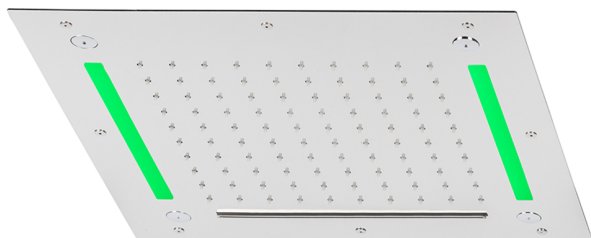

430x430 mm Chromotherapy Ceiling showerhead WELLNESS_ZS0C0065

MODEL **ZS0C0065**

430x430 mm Chromotherapy Ceiling showerhead, rain, spaying functions, waterfall, chromotherapy functions, built-in control included, Stainless Steel AISI 304

AVAILABLE FINISHINGS

-  **40** 40 Matt Black
-  **4Q** 4Q Matt White
-  **5G** 5G Rose Gold
-  **D1** D1 Brushed Inox
-  **D2** D2 Polished Inox

CHARACTERISTICS

2025-01-03