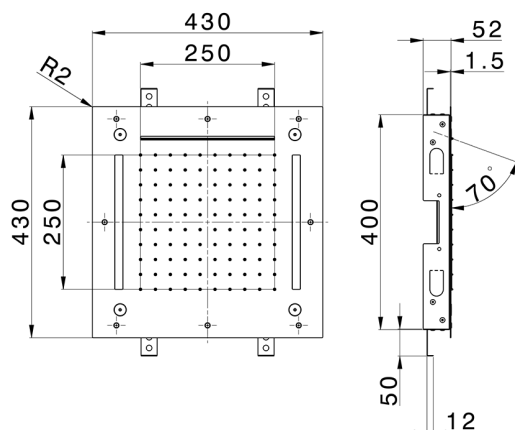

430x430 mm Chromotherapy Ceiling showerhead WELLNESS_ZS0C0065

MODEL **ZS0C0065**

430x430 mm Chromotherapy Ceiling showerhead, rain, spaying functions, waterfall, chromotherapy functions, built-in control included, Stainless Steel AISI 304