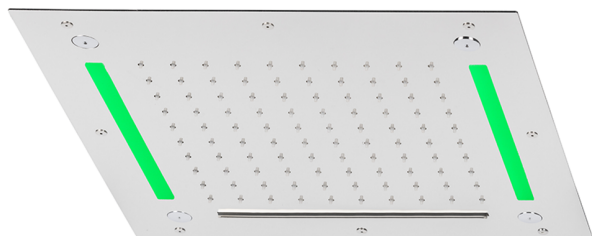

430x430 mm Chromotherapy Ceiling showerhead WELLNESS_ZS0C0065

MODEL **ZS0C0065**

430x430 mm Chromotherapy Ceiling showerhead, rain, spaying functions, waterfall, chromotherapy functions, built-in control included, Stainless Steel AISI 304

AVAILABLE FINISHINGS

-  **40** 40 Matt Black
-  **4Q** 4Q Matt White
-  **5G** 5G Rose Gold
-  **D1** D1 Brushed Inox
-  **D2** D2 Polished Inox

CHARACTERISTICS

2024-12-31