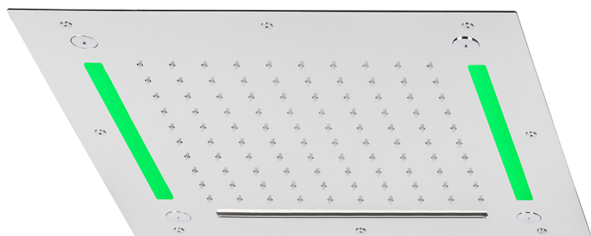

430x430 mm Chromotherapy Ceiling showerhead WELLNESS_ZS0C0065

MODEL **ZS0C0065**

430x430 mm Chromotherapy Ceiling showerhead, rain, spaying functions, waterfall, chromotherapy functions, built-in control included, Stainless Steel AISI 304

AVAILABLE FINISHINGS

-  **40** 40 Matt Black
-  **4Q** 4Q Matt White
-  **5G** 5G Rose Gold
-  **D1** D1 Brushed Inox
-  **D2** D2 Polished Inox

CHARACTERISTICS

2024-12-22