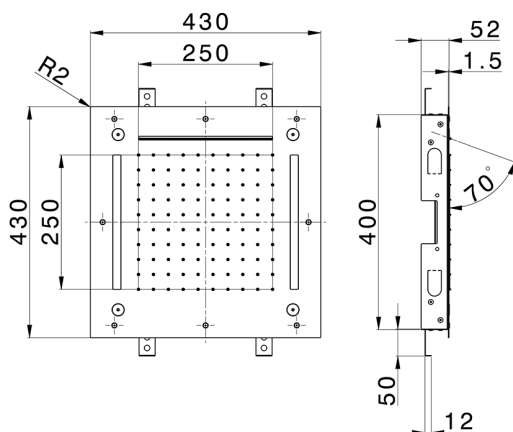

430x430 mm Chromotherapy Ceiling showerhead WELLNESS_ZS0C0065

MODEL **ZS0C0065**

430x430 mm Chromotherapy Ceiling showerhead, rain, spaying functions, waterfall, chromotherapy functions, built-in control included, Stainless Steel AISI 304

AVAILABLE FINISHINGS

- **40** 40 Matt Black
- **4Q** 4Q Matt White
- **5G** 5G Rose Gold
- **D1** D1 Brushed Inox
- **D2** D2 Polished Inox

CHARACTERISTICS

2024-12-22