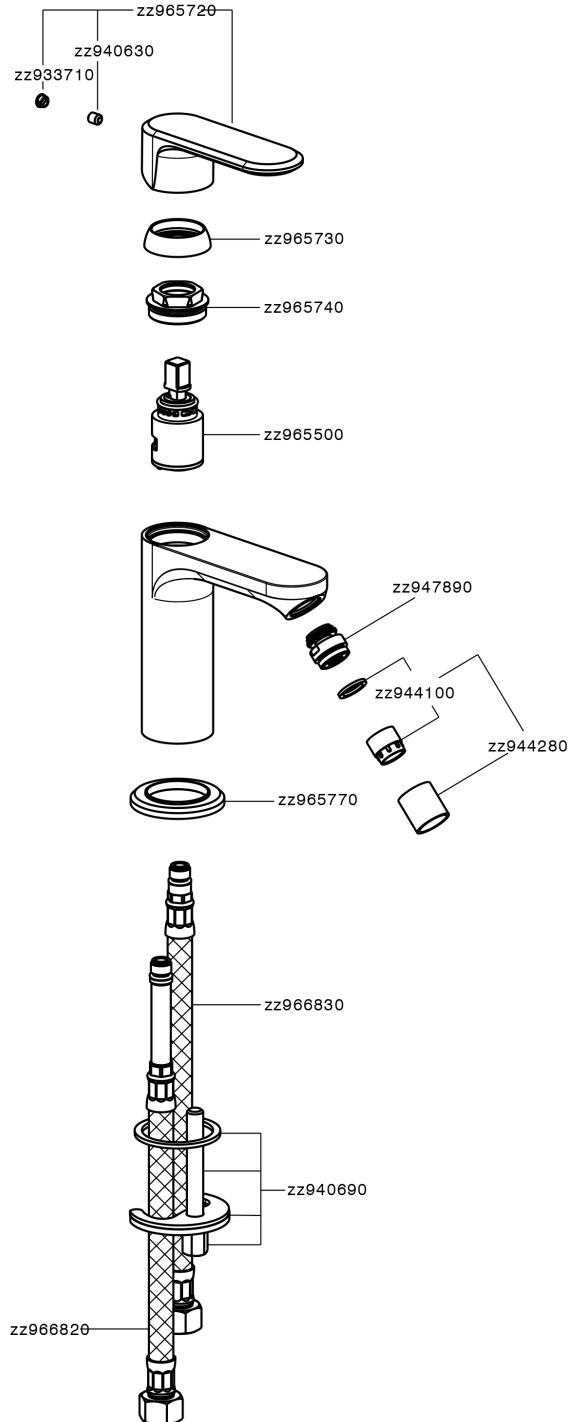

Single lever bidet mixer LINEAVIVA_LV000560

LV000560

<https://en.cisal.it/single-lever-bidet-mixer-lineaviva-lv000560>

2024-12-22