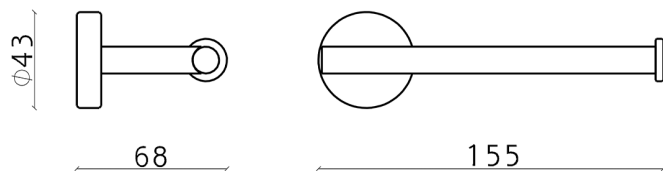

Toilet paper holder XION_XI090401

MODEL **XI090401**

Toilet paper holder, Inox AISI 304

AVAILABLE FINISHINGS

CHARACTERISTICS

2026-04-06