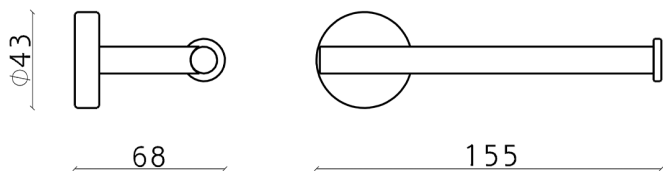

## Toilet paper holder XION\_XI090401

MODEL **XI090401**

Toilet paper holder, Inox AISI 304

AVAILABLE FINISHINGS

CHARACTERISTICS

2026-05-17