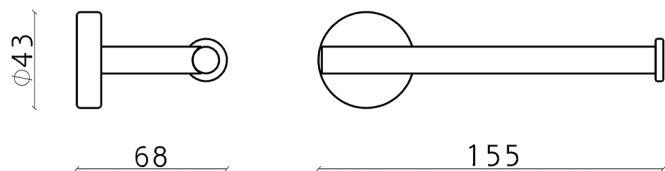

## Toilet paper holder XION\_XI090401

MODEL **XI090401**

Toilet paper holder, Inox AISI 304

AVAILABLE FINISHINGS

CHARACTERISTICS

2026-06-13