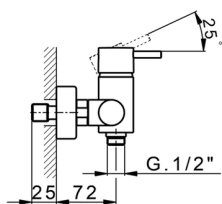

## Single lever shower mixer LESS MINIMAL\_LM000440

MODEL **LM000440**

Single lever shower mixer, without shower set, 1/2" M flexible connection

### CHARACTERISTICS

Cartridge Spare Parts **ZZ93196000**

**38 mm Cartridge**

2026-04-08