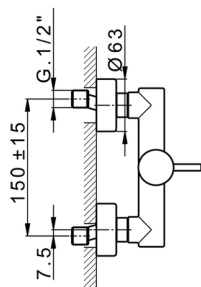

## Single lever shower mixer LESS MINIMAL\_LM000440

MODEL **LM000440**

Single lever shower mixer, without shower set, 1/2" M flexible connection

### CHARACTERISTICS

Cartridge Spare Parts **ZZ93196000**

**38 mm Cartridge**

2026-04-08