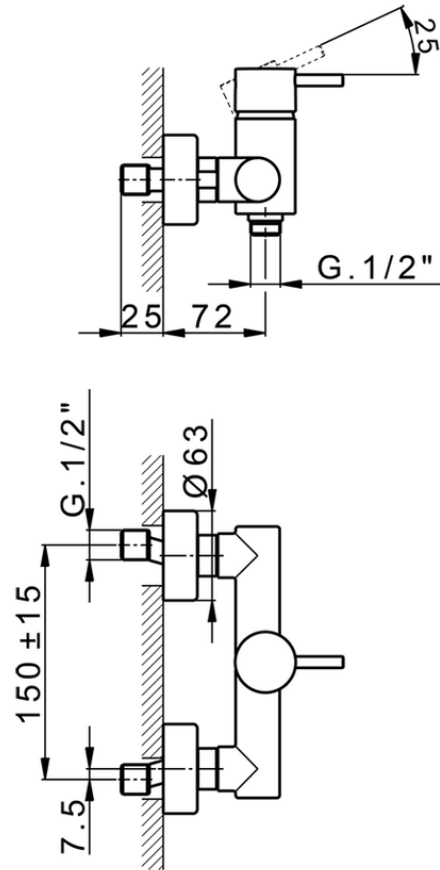

Single lever shower mixer LESS MINIMAL_LM000440

LM000440

<https://en.cisal.it/single-lever-shower-mixer-less-minimal-lm000440>

2026-04-08