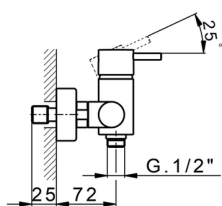

Single lever shower mixer LESS MINIMAL_LM000440

MODEL **LM000440**

Single lever shower mixer, without shower set, 1/2" M flexible connection

AVAILABLE FINISHINGS

-  **21** 21 Chrome
-  **2F** 2F Brushed Nickel
-  **40** 40 Matt Black
-  **4Q** 4Q Matt White

CHARACTERISTICS

Cartridge Spare Parts **ZZ93196000**

38 mm Cartridge

2026-06-13