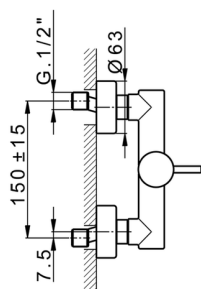

Single lever shower mixer LESS MINIMAL_LM000440

MODEL **LM000440**

Single lever shower mixer, without shower set, 1/2" M flexible connection

AVAILABLE FINISHINGS

-  **21** 21 Chrome
-  **2F** 2F Brushed Nickel
-  **40** 40 Matt Black
-  **4Q** 4Q Matt White

CHARACTERISTICS

Cartridge Spare Parts **ZZ93196000**

38 mm Cartridge

2026-05-19