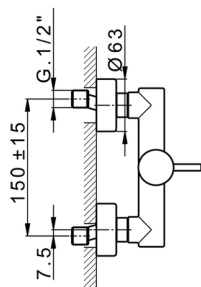

## Single lever shower mixer LESS MINIMAL\_LM000440

MODEL **LM000440**

Single lever shower mixer, without shower set, 1/2" M flexible connection

### CHARACTERISTICS

Cartridge Spare Parts **ZZ93196000**

**38 mm Cartridge**

2026-04-28