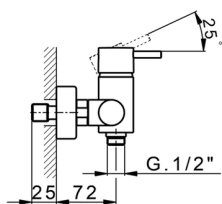

## Single lever shower mixer LESS MINIMAL\_LM000440

MODEL **LM000440**

Single lever shower mixer, without shower set, 1/2" M flexible connection

### CHARACTERISTICS

Cartridge Spare Parts **ZZ93196000**

**38 mm Cartridge**

2026-04-28