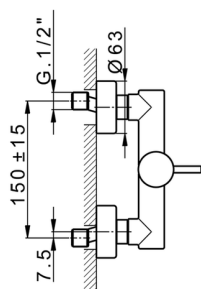

Single lever shower mixer LESS MINIMAL_LM000440

MODEL **LM000440**

Single lever shower mixer, without shower set, 1/2" M flexible connection

AVAILABLE FINISHINGS

-  **21** 21 Chrome
-  **2F** 2F Brushed Nickel
-  **40** 40 Matt Black
-  **4Q** 4Q Matt White

CHARACTERISTICS

Cartridge Spare Parts **ZZ93196000**

38 mm Cartridge

2026-06-13