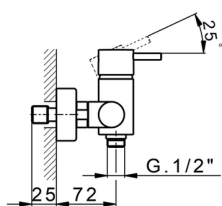

Single lever shower mixer LESS MINIMAL_LM000440

MODEL **LM000440**

Single lever shower mixer, without shower set, 1/2" M flexible connection

AVAILABLE FINISHINGS

-  **21** 21 Chrome
-  **2F** 2F Brushed Nickel
-  **40** 40 Matt Black
-  **4Q** 4Q Matt White

CHARACTERISTICS

Cartridge Spare Parts **ZZ93196000**

38 mm Cartridge

2026-05-19