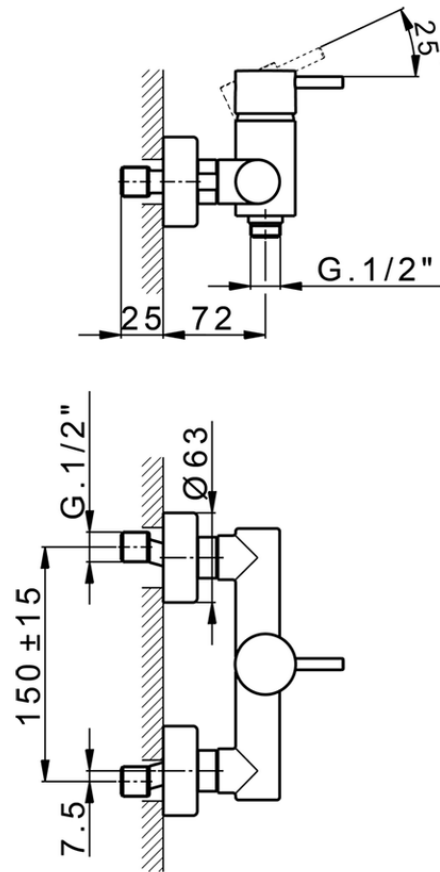

Single lever shower mixer LESS MINIMAL_LM000440

LM000440

<https://en.cisal.it/single-lever-shower-mixer-less-minimal-lm000440>

2026-04-28