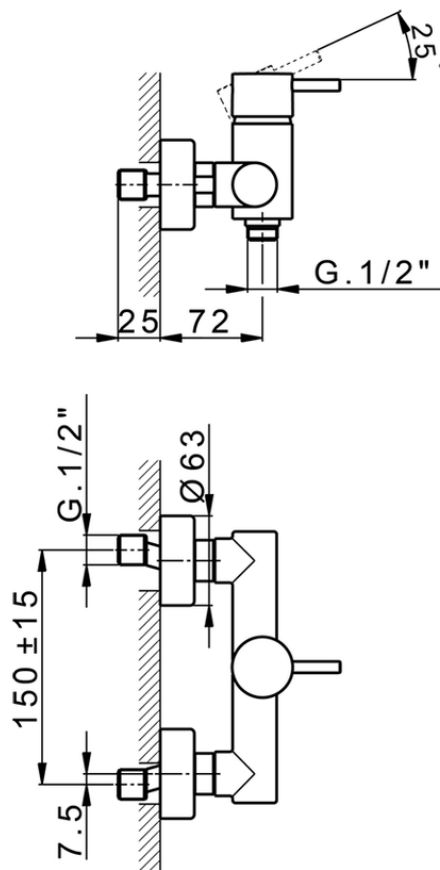

Single lever shower mixer LESS MINIMAL_LM000440

LM000440

<https://en.cisal.it/single-lever-shower-mixer-less-minimal-lm000440>

2026-06-30