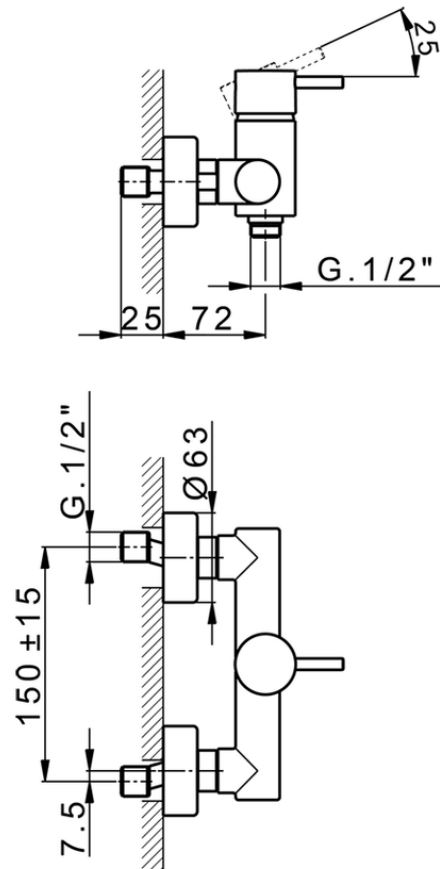

Single lever shower mixer LESS MINIMAL_LM000440

LM000440

<https://en.cisal.it/single-lever-shower-mixer-less-minimal-lm000440>

2026-04-08