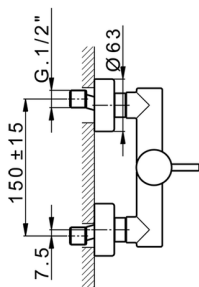

Single lever shower mixer LESS MINIMAL_LM000440

MODEL **LM000440**

Single lever shower mixer, without shower set, 1/2" M flexible connection

AVAILABLE FINISHINGS

-  **21** 21 Chrome
-  **2F** 2F Brushed Nickel
-  **40** 40 Matt Black
-  **4Q** 4Q Matt White

CHARACTERISTICS

Cartridge Spare Parts **ZZ93196000**

38 mm Cartridge

2026-06-14