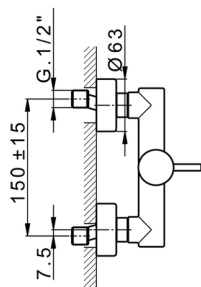

Single lever shower mixer LESS MINIMAL_LM000440

MODEL **LM000440**

Single lever shower mixer, without shower set, 1/2" M flexible connection

AVAILABLE FINISHINGS

-  **21** 21 Chrome
-  **2F** 2F Brushed Nickel
-  **40** 40 Matt Black
-  **4Q** 4Q Matt White

CHARACTERISTICS

Cartridge Spare Parts **ZZ93196000**

38 mm Cartridge

2026-04-28