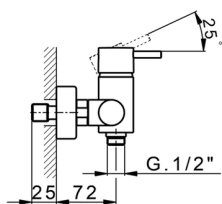

Single lever shower mixer LESS MINIMAL_LM000440

MODEL **LM000440**

Single lever shower mixer, without shower set, 1/2" M flexible connection

AVAILABLE FINISHINGS

-  **21** 21 Chrome
-  **2F** 2F Brushed Nickel
-  **40** 40 Matt Black
-  **4Q** 4Q Matt White

CHARACTERISTICS

Cartridge Spare Parts **ZZ93196000**

38 mm Cartridge

2026-06-14