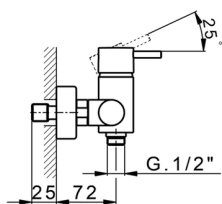

Single lever shower mixer LESS MINIMAL_LM000440

MODEL **LM000440**

Single lever shower mixer, without shower set, 1/2" M flexible connection

AVAILABLE FINISHINGS

-  **21** 21 Chrome
-  **2F** 2F Brushed Nickel
-  **40** 40 Matt Black
-  **4Q** 4Q Matt White

CHARACTERISTICS

Cartridge Spare Parts **ZZ93196000**

38 mm Cartridge

2026-04-28