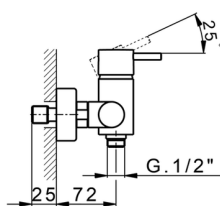

Single lever shower mixer LESS MINIMAL_LM000440

MODEL **LM000440**

Single lever shower mixer, without shower set, 1/2" M flexible connection

AVAILABLE FINISHINGS

-  **21** 21 Chrome
-  **2F** 2F Brushed Nickel
-  **40** 40 Matt Black
-  **4Q** 4Q Matt White

CHARACTERISTICS

Cartridge Spare Parts **ZZ93196000**

38 mm Cartridge

2026-06-14