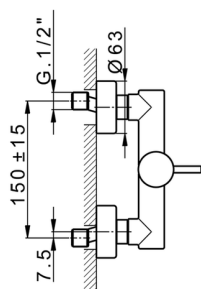

## Single lever shower mixer LESS MINIMAL\_LM000440

MODEL **LM000440**

Single lever shower mixer, without shower set, 1/2" M flexible connection

### CHARACTERISTICS

Cartridge Spare Parts **ZZ93196000**

**38 mm Cartridge**

2026-04-29