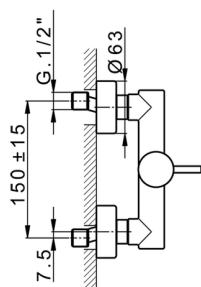

Single lever shower mixer LESS MINIMAL_LM000440

MODEL **LM000440**

Single lever shower mixer, without shower set, 1/2" M flexible connection

AVAILABLE FINISHINGS

-  **21** 21 Chrome
-  **2F** 2F Brushed Nickel
-  **40** 40 Matt Black
-  **4Q** 4Q Matt White

CHARACTERISTICS

Cartridge Spare Parts **ZZ93196000**

38 mm Cartridge

2026-06-14