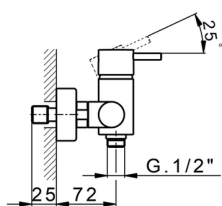

## Single lever shower mixer LESS MINIMAL\_LM000440

MODEL **LM000440**

Single lever shower mixer, without shower set, 1/2" M flexible connection

### CHARACTERISTICS

Cartridge Spare Parts **ZZ93196000**

**38 mm Cartridge**

2026-04-29