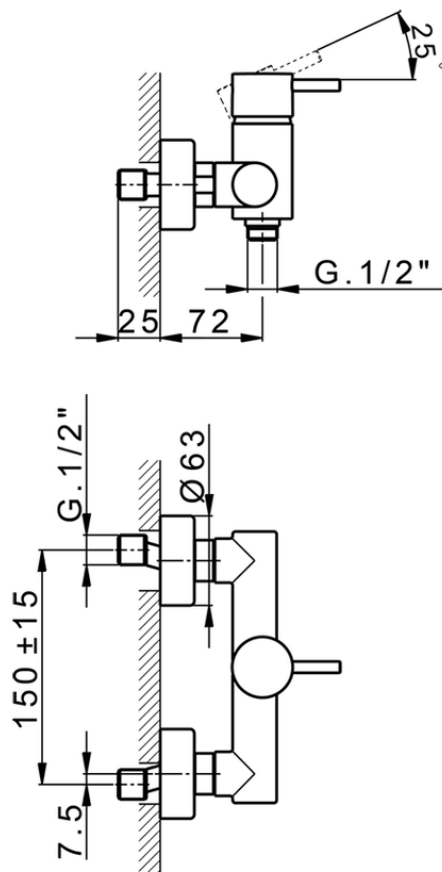

Single lever shower mixer LESS MINIMAL_LM000440

LM000440

<https://en.cisal.it/single-lever-shower-mixer-less-minimal-lm000440>

2026-06-14