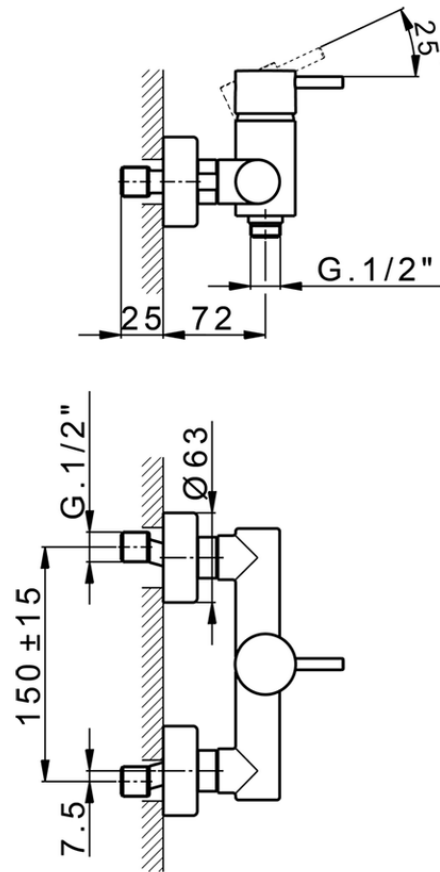

Single lever shower mixer LESS MINIMAL_LM000440

LM000440

<https://en.cisal.it/single-lever-shower-mixer-less-minimal-lm000440>

2026-05-19