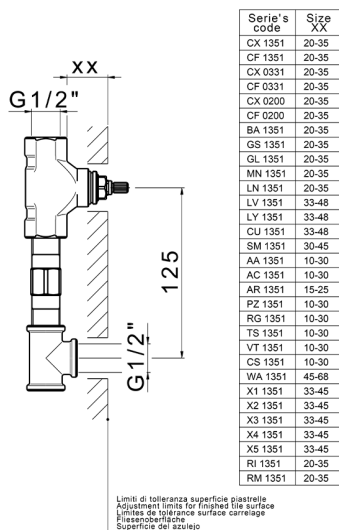

-  **5H** 5H Dark Brass Brushed
-  **5L** 5L Brushed Black Titanium
-  **5N** 5N Brushed Rose Gold
-  **D1** D1 Brushed Inox

CHARACTERISTICS

Installation **Concealed**
 Required concealed parts **ZA033510**

Exposed part for concealed washbasin mixer NUANCE X32_X1013511

X1013511

<https://en.cisal.it/exposed-part-for-concealed-washbasin-mixer-nuance-x32x1013511>

Concealed washbasin mixer CONCEALED_ZA033510

MODEL **ZA033510**

Concealed washbasin mixer, with two right headvalves

AVAILABLE FINISHINGS

CHARACTERISTICS

Concealed **1**

2024-09-19