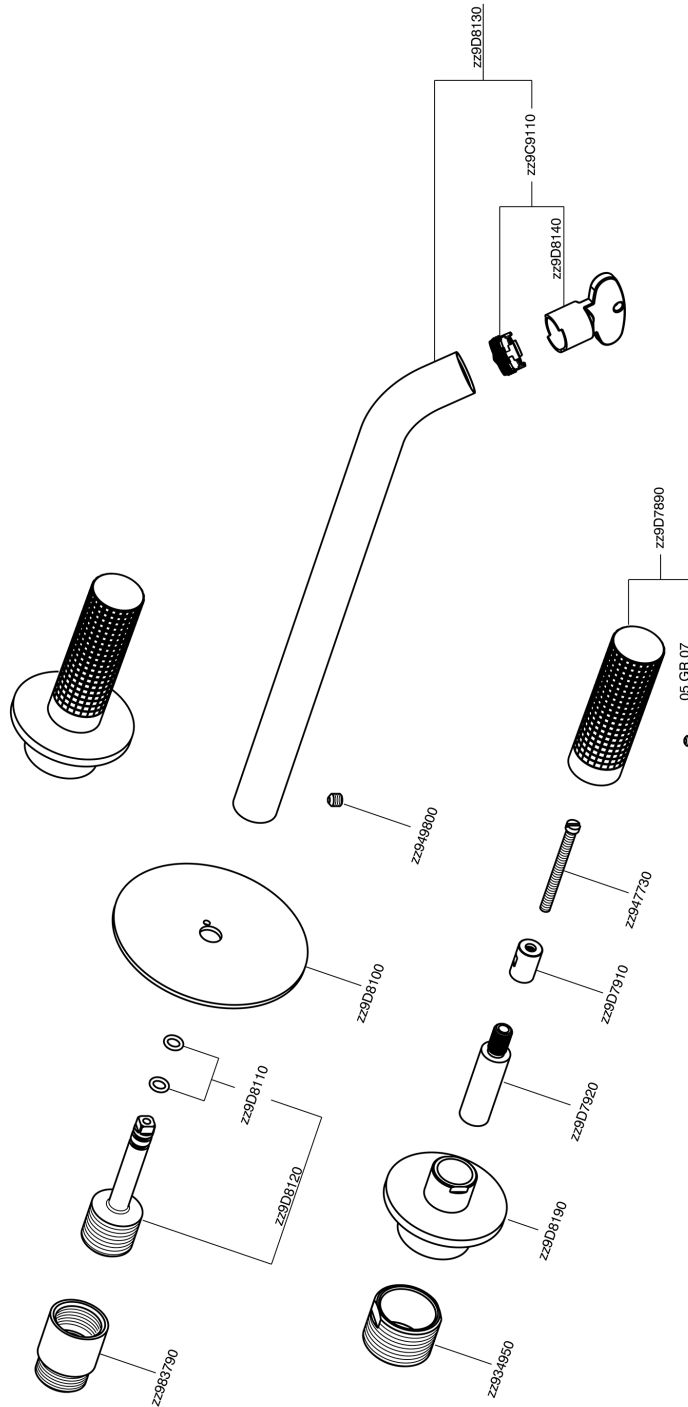

Exposed part for concealed washbasin mixer NUANCE X32_X1013511

MODEL **X1013511**

Exposed part for concealed washbasin mixer, without concealed part, for item ZA033510, Inox AISI 316L

AVAILABLE FINISHINGS

-  **5H** 5H Dark Brass Brushed
-  **5L** 5L Brushed Black Titanium
-  **5N** 5N Brushed Rose Gold
-  **D1** D1 Brushed Inox

CHARACTERISTICS

Installation **Concealed**
 Required concealed parts **ZA033510**

Exposed part for concealed washbasin mixer NUANCE X32_X1013511

X1013511

<https://en.cisal.it/exposed-part-for-concealed-washbasin-mixer-nuance-x32x1013511>

Concealed washbasin mixer CONCEALED_ZA033510

MODEL **ZA033510**

Concealed washbasin mixer, with two right headvalves

AVAILABLE FINISHINGS

CHARACTERISTICS

Concealed **1**

2024-09-19