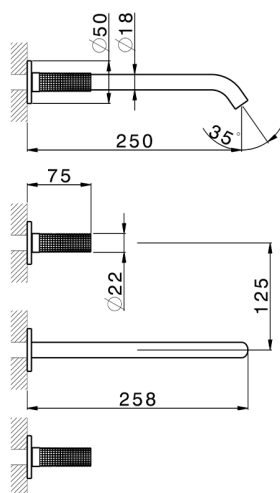

Exposed part for concealed washbasin mixer NUANCE X32_X1013511

MODEL **X1013511**

Exposed part for concealed washbasin mixer, without concealed part, for item ZA033510, Inox AISI 316L

AVAILABLE FINISHINGS

-  **5H** 5H Dark Brass Brushed
-  **5L** 5L Brushed Black Titanium
-  **5N** 5N Brushed Rose Gold
-  **D1** D1 Brushed Inox

CHARACTERISTICS

Installation **Concealed**
 Required concealed parts **ZA033510**

Exposed part for concealed washbasin mixer NUANCE X32_X1013511

X1013511

<https://en.cisal.it/exposed-part-for-concealed-washbasin-mixer-nuance-x32x1013511>

Concealed washbasin mixer CONCEALED_ZA033510

MODEL **ZA033510**

Concealed washbasin mixer, with two right headvalves

AVAILABLE FINISHINGS

CHARACTERISTICS

Concealed **1**

2024-09-19