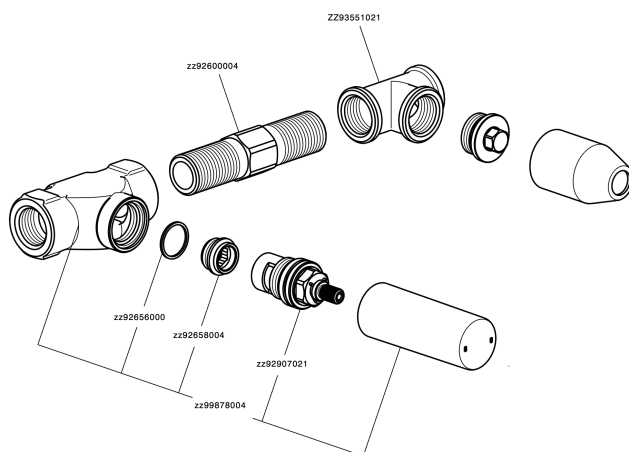

Exposed part for concealed washbasin mixer NUANCE X32_X1013511

X1013511

<https://en.cisal.it/exposed-part-for-concealed-washbasin-mixer-nuance-x32x1013511>

Concealed washbasin mixer CONCEALED_ZA033510

ZA033510

<https://en.cisal.it/concealed-washbasin-mixer-concealedza033510>

2024-09-19