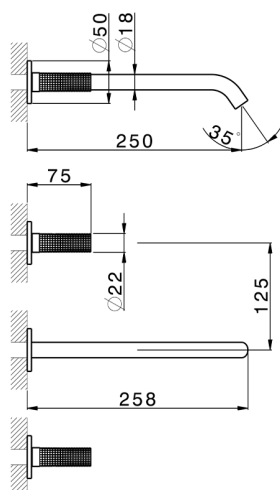

Exposed part for concealed washbasin mixer NUANCE X32_X1013511

MODEL **X1013511**

Exposed part for concealed washbasin mixer, without concealed part, for item ZA033510, Inox AISI 316L

AVAILABLE FINISHINGS

-  **5H** 5H Dark Brass Brushed
-  **5L** 5L Brushed Black Titanium
-  **5N** 5N Brushed Rose Gold
-  **D1** D1 Brushed Inox

CHARACTERISTICS

Installation **Concealed**
 Required concealed parts **ZA033510**

Exposed part for concealed washbasin mixer NUANCE X32_X1013511

X1013511

<https://en.cisal.it/exposed-part-for-concealed-washbasin-mixer-nuance-x32x1013511>

Concealed washbasin mixer CONCEALED_ZA033510

MODEL **ZA033510**

Concealed washbasin mixer, with two right headvalves

AVAILABLE FINISHINGS

CHARACTERISTICS

Concealed **1**

2024-09-19