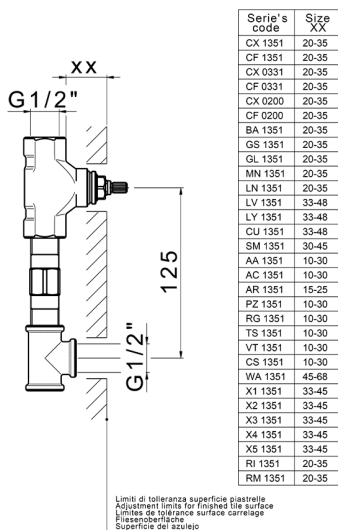

Exposed part for concealed washbasin mixer NUANCE X32_X1013511

X1013511

<https://en.cisal.it/exposed-part-for-concealed-washbasin-mixer-nuance-x32x1013511>

Concealed washbasin mixer CONCEALED_ZA033510

MODEL **ZA033510**

Concealed washbasin mixer, with two right headvalves

AVAILABLE FINISHINGS

CHARACTERISTICS

Concealed **1**

2024-09-19