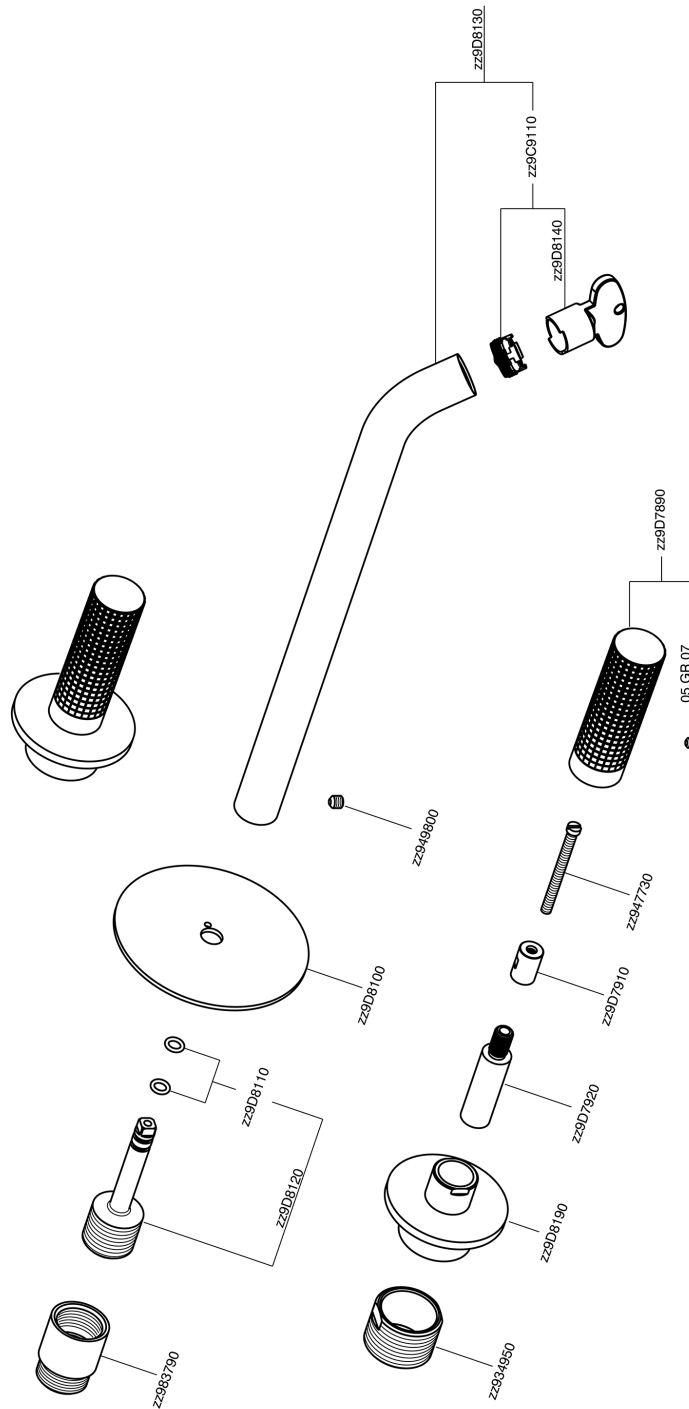

Exposed part for concealed washbasin mixer NUANCE X32_X1013511

MODEL **X1013511**

Exposed part for concealed washbasin mixer, without concealed part, for item ZA033510, Inox AISI 316L

AVAILABLE FINISHINGS

-  **5H** 5H Dark Brass Brushed
-  **5L** 5L Brushed Black Titanium
-  **5N** 5N Brushed Rose Gold
-  **D1** D1 Brushed Inox

CHARACTERISTICS

Installation **Concealed**
 Required concealed parts **ZA033510**

Exposed part for concealed washbasin mixer NUANCE X32_X1013511

X1013511

<https://en.cisal.it/exposed-part-for-concealed-washbasin-mixer-nuance-x32x1013511>

Concealed washbasin mixer CONCEALED_ZA033510

MODEL **ZA033510**

Concealed washbasin mixer, with two right headvalves

AVAILABLE FINISHINGS

CHARACTERISTICS

Concealed **1**

2024-09-19