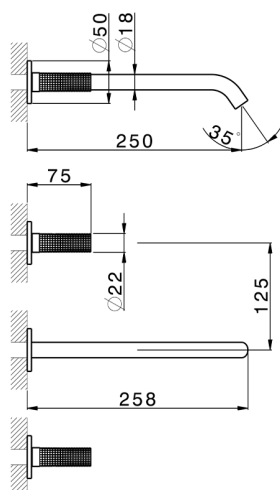

Exposed part for concealed washbasin mixer NUANCE X32_X1013511

MODEL **X1013511**

Exposed part for concealed washbasin mixer, without concealed part, for item ZA033510, Inox AISI 316L

AVAILABLE FINISHINGS

-  **5H** 5H Dark Brass Brushed
-  **5L** 5L Brushed Black Titanium
-  **5N** 5N Brushed Rose Gold
-  **D1** D1 Brushed Inox

CHARACTERISTICS

Installation **Concealed**
 Required concealed parts **ZA033510**

Exposed part for concealed washbasin mixer NUANCE X32_X1013511

X1013511

<https://en.cisal.it/exposed-part-for-concealed-washbasin-mixer-nuance-x32x1013511>

Concealed washbasin mixer CONCEALED_ZA033510

MODEL **ZA033510**

Concealed washbasin mixer, with two right headvalves

AVAILABLE FINISHINGS

CHARACTERISTICS

Concealed **1**

2024-09-16