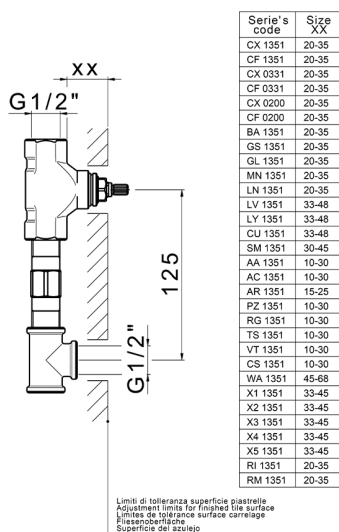

-  **5H** 5H Dark Brass Brushed
-  **5L** 5L Brushed Black Titanium
-  **5N** 5N Brushed Rose Gold
-  **D1** D1 Brushed Inox

CHARACTERISTICS

Installation **Concealed**
 Required concealed parts **ZA033510**

Exposed part for concealed washbasin mixer NUANCE X32_X1013511

X1013511

<https://en.cisal.it/exposed-part-for-concealed-washbasin-mixer-nuance-x32x1013511>

Concealed washbasin mixer CONCEALED_ZA033510

MODEL **ZA033510**

Concealed washbasin mixer, with two right headvalves

AVAILABLE FINISHINGS

CHARACTERISTICS

Concealed **1**

2024-09-16