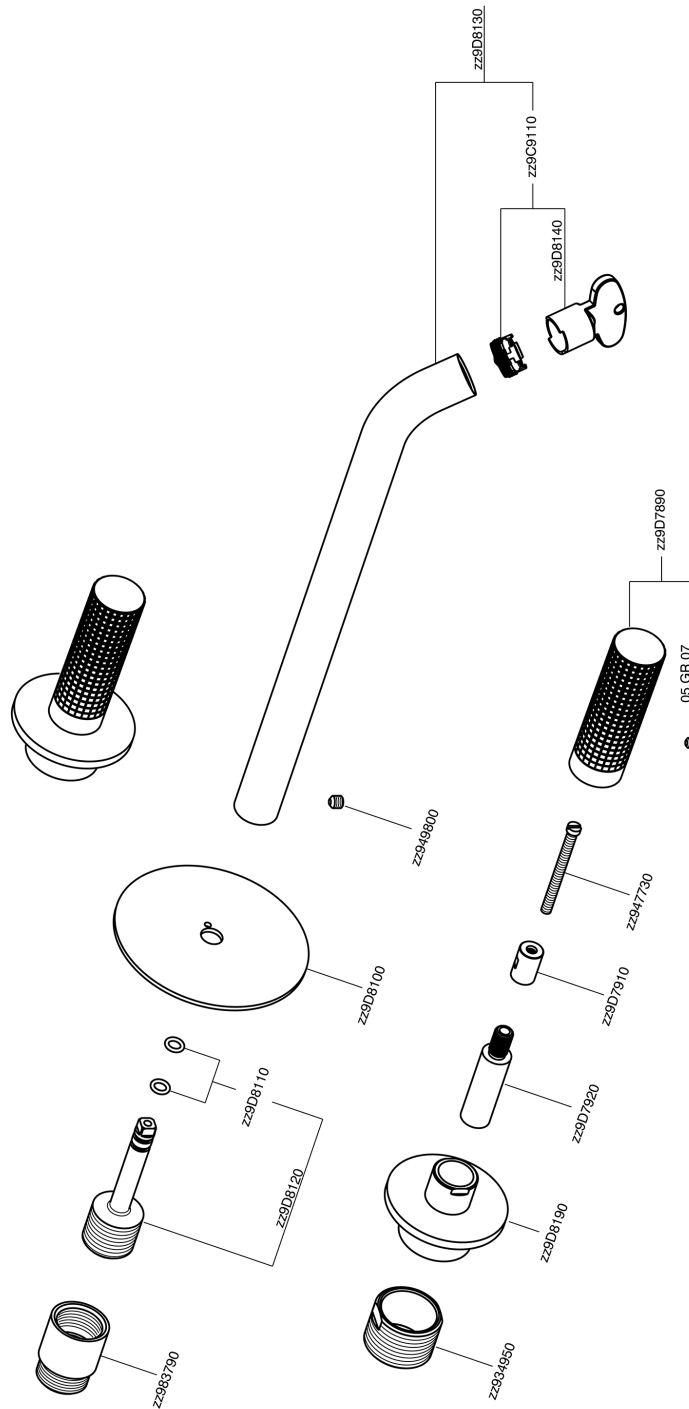

Exposed part for concealed washbasin mixer NUANCE X32_X1013511

MODEL **X1013511**

Exposed part for concealed washbasin mixer, without concealed part, for item ZA033510, Inox AISI 316L

AVAILABLE FINISHINGS

-  **5H** 5H Dark Brass Brushed
-  **5L** 5L Brushed Black Titanium
-  **5N** 5N Brushed Rose Gold
-  **D1** D1 Brushed Inox

CHARACTERISTICS

Installation **Concealed**
 Required concealed parts **ZA033510**

Exposed part for concealed washbasin mixer NUANCE X32_X1013511

X1013511

<https://en.cisal.it/exposed-part-for-concealed-washbasin-mixer-nuance-x32x1013511>

Concealed washbasin mixer CONCEALED_ZA033510

MODEL **ZA033510**

Concealed washbasin mixer, with two right headvalves

AVAILABLE FINISHINGS

CHARACTERISTICS

Concealed **1**

2024-09-16