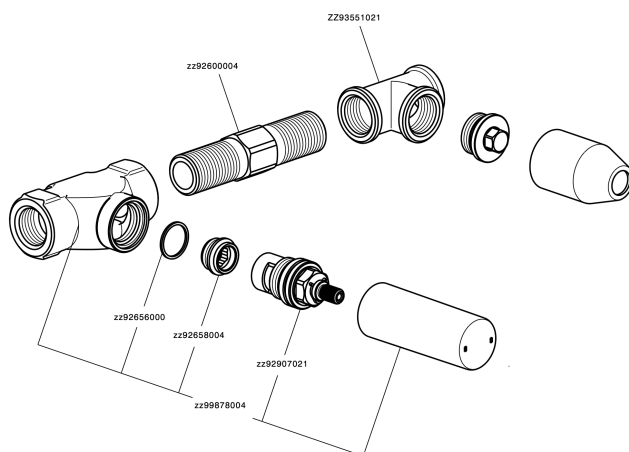

Exposed part for concealed washbasin mixer NUANCE X32_X1013511

X1013511

<https://en.cisal.it/exposed-part-for-concealed-washbasin-mixer-nuance-x32x1013511>

Concealed washbasin mixer CONCEALED_ZA033510

ZA033510

<https://en.cisal.it/concealed-washbasin-mixer-concealedza033510>

2024-09-16