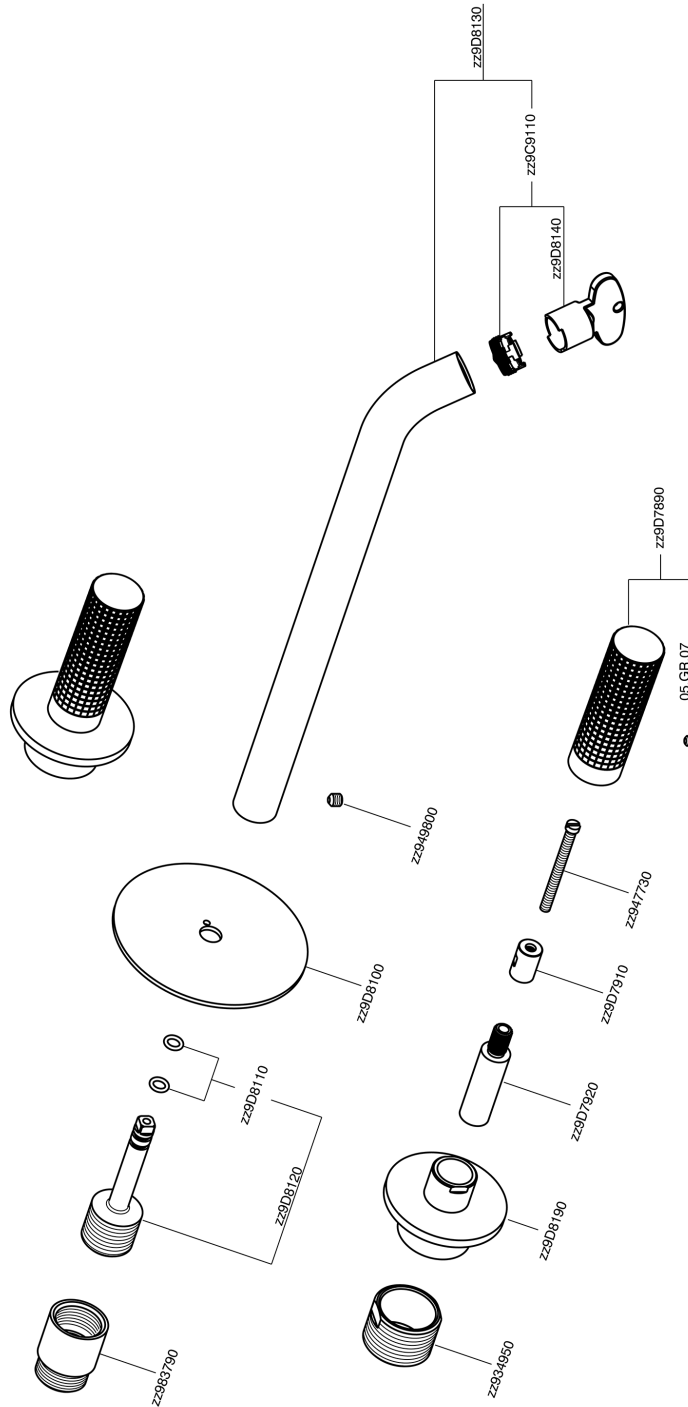

Exposed part for concealed washbasin mixer NUANCE X32_X1013511

X1013511

<https://en.cisal.it/exposed-part-for-concealed-washbasin-mixer-nuance-x32x1013511>

Concealed washbasin mixer CONCEALED_ZA033510

ZA033510

<https://en.cisal.it/concealed-washbasin-mixer-concealedza033510>

2024-09-16