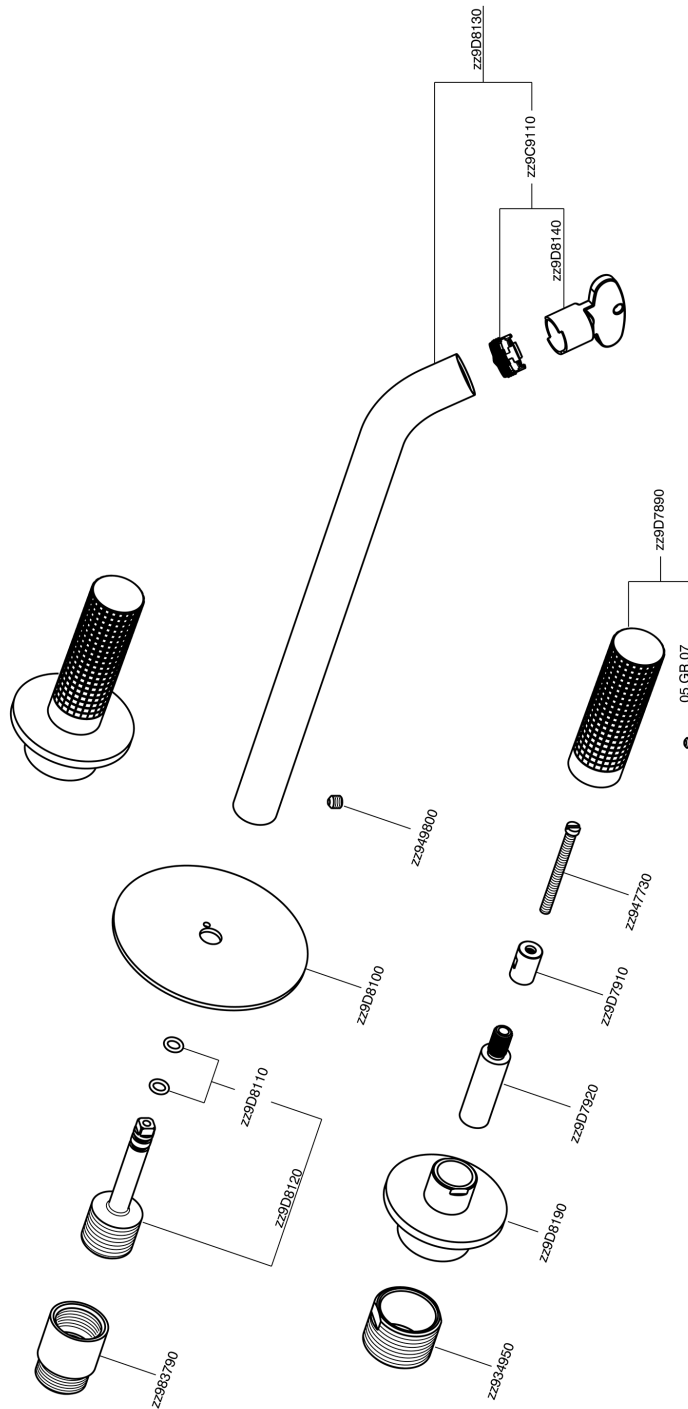

Exposed part for concealed washbasin mixer NUANCE X32_X1013511

MODEL **X1013511**

Exposed part for concealed washbasin mixer, without concealed part, for item ZA033510, Inox AISI 316L

AVAILABLE FINISHINGS

-  **5H** 5H Dark Brass Brushed
-  **5L** 5L Brushed Black Titanium
-  **5N** 5N Brushed Rose Gold
-  **D1** D1 Brushed Inox

CHARACTERISTICS

Installation **Concealed**
 Required concealed parts **ZA033510**

Exposed part for concealed washbasin mixer NUANCE X32_X1013511

X1013511

<https://en.cisal.it/exposed-part-for-concealed-washbasin-mixer-nuance-x32x1013511>

Concealed washbasin mixer CONCEALED_ZA033510

MODEL **ZA033510**

Concealed washbasin mixer, with two right headvalves

AVAILABLE FINISHINGS

CHARACTERISTICS

Concealed **1**

2024-09-19