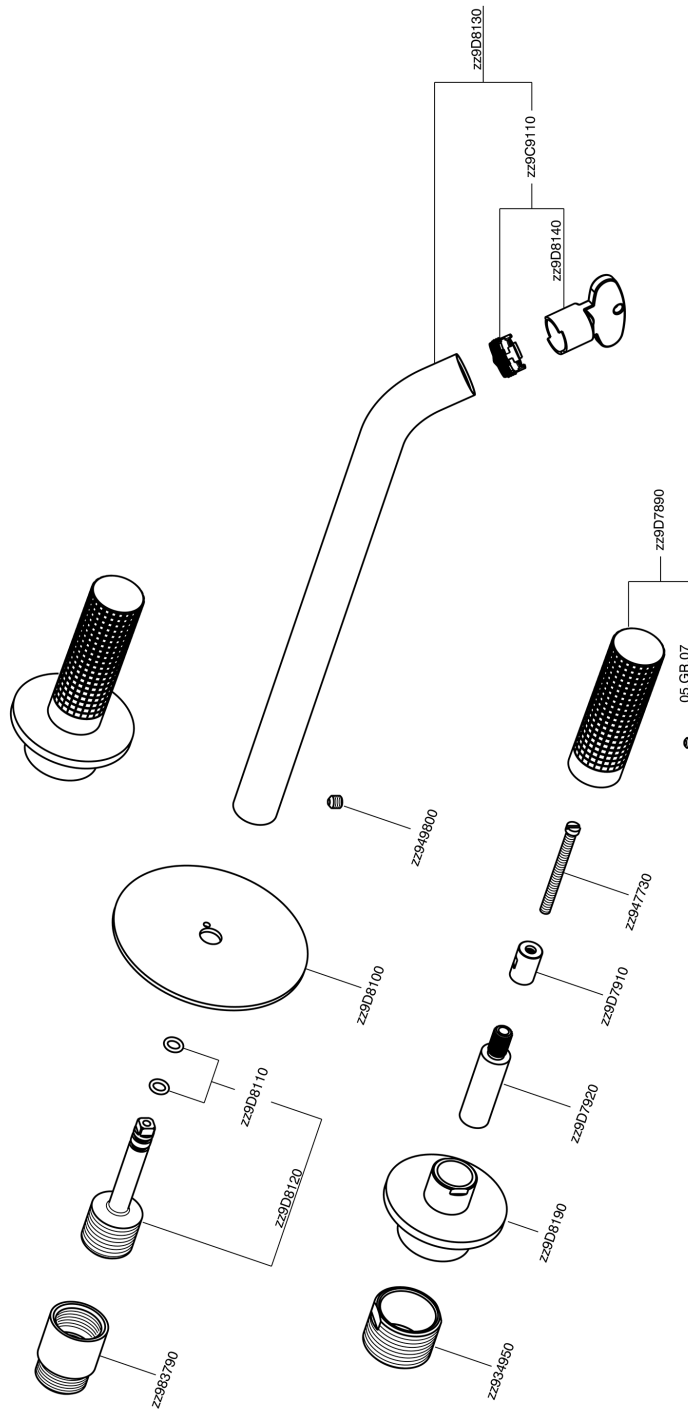

Exposed part for concealed washbasin mixer NUANCE X32_X1013511

X1013511

<https://en.cisal.it/exposed-part-for-concealed-washbasin-mixer-nuance-x32x1013511>

Concealed washbasin mixer CONCEALED_ZA033510

ZA033510

<https://en.cisal.it/concealed-washbasin-mixer-concealedza033510>

2024-09-19