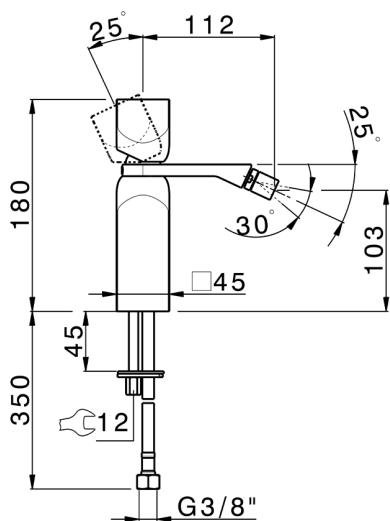

Single lever bidet mixer HI-RISE_RI000564

MODEL **RI000564**

Single lever bidet mixer, without pop up waste, G.3/8"
Stainless Steel Flexible

AVAILABLE FINISHINGS

-  **21** 21 Chrome
-  **24** 24 Gold
-  **2F** 2F Brushed Nickel
-  **2W** 2W Brushed Gold
-  **40** 40 Matt Black
-  **4Q** 4Q Matt White
-  **5G** 5G Rose Gold
-  **6V** 6V Matt White/Brushed Nickel
-  **6X** 6X Matt White/Brushed Gold
-  **7W** 7W Matt Black/Brushed Gold

CHARACTERISTICS

Cartridge Spare Parts

ZZ96550000

25 mm Cartridge

2026-05-17