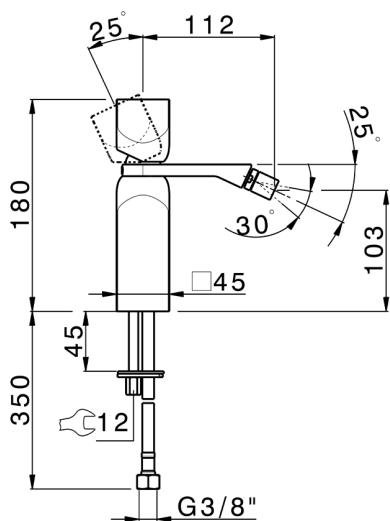

Single lever bidet mixer HI-RISE_RI000564

MODEL **RI000564**

Single lever bidet mixer, without pop up waste, G.3/8"
Stainless Steel Flexible

AVAILABLE FINISHINGS

-  **21** 21 Chrome
-  **24** 24 Gold
-  **2F** 2F Brushed Nickel
-  **2W** 2W Brushed Gold
-  **40** 40 Matt Black
-  **4Q** 4Q Matt White
-  **5G** 5G Rose Gold
-  **6V** 6V Matt White/Brushed Nickel
-  **6X** 6X Matt White/Brushed Gold
-  **7W** 7W Matt Black/Brushed Gold

CHARACTERISTICS

Cartridge Spare Parts

ZZ96550000

25 mm Cartridge

2026-04-08