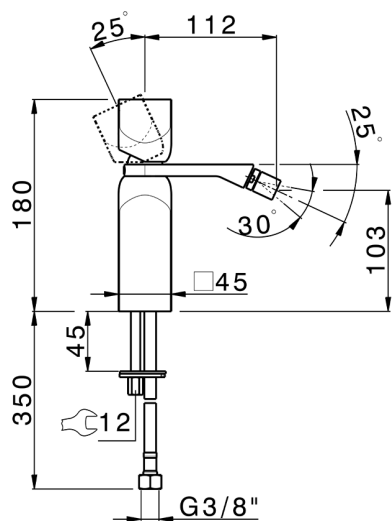

Single lever bidet mixer HI-RISE_RI000564

MODEL **RI000564**

Single lever bidet mixer, without pop up waste, G.3/8"
Stainless Steel Flexible

AVAILABLE FINISHINGS

-  **21** 21 Chrome
-  **24** 24 Gold
-  **2F** 2F Brushed Nickel
-  **2W** 2W Brushed Gold
-  **40** 40 Matt Black
-  **4Q** 4Q Matt White
-  **5G** 5G Rose Gold
-  **6V** 6V Matt White/Brushed Nickel
-  **6X** 6X Matt White/Brushed Gold
-  **7W** 7W Matt Black/Brushed Gold

CHARACTERISTICS

Cartridge Spare Parts

ZZ96550000

25 mm Cartridge

2026-06-19