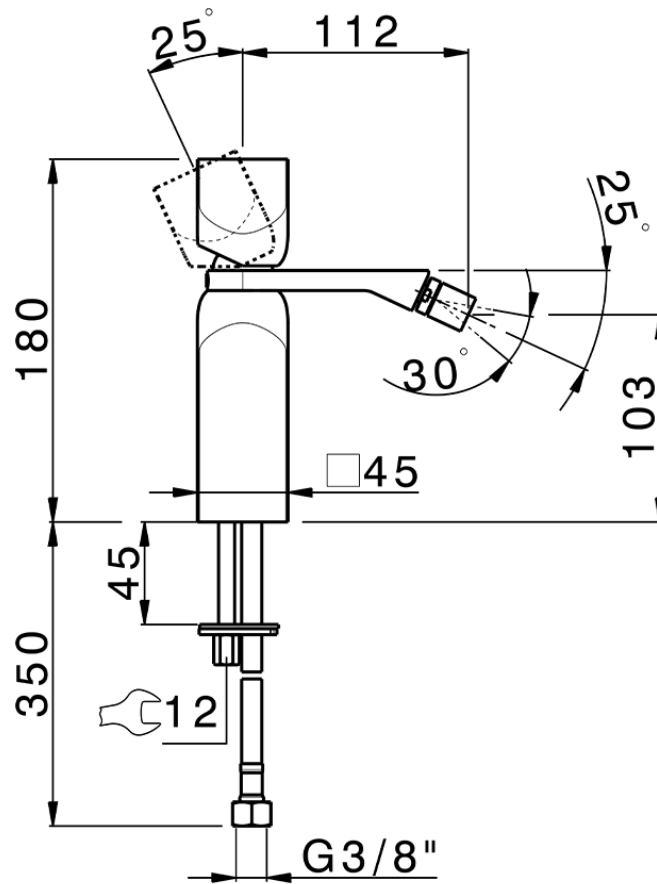

## Single lever bidet mixer HI-RISE\_RI000564

RI000564

<https://en.cisal.it/single-lever-bidet-mixer-hi-rise-ri000564>

2026-06-13