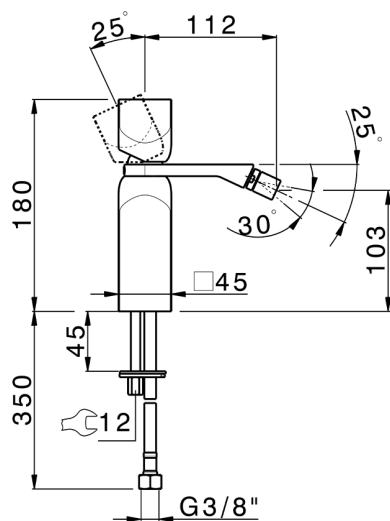

Single lever bidet mixer HI-RISE_RI000564

MODEL **RI000564**

Single lever bidet mixer, without pop up waste, G.3/8"
Stainless Steel Flexible

AVAILABLE FINISHINGS

-  **21** 21 Chrome
-  **24** 24 Gold
-  **2F** 2F Brushed Nickel
-  **2W** 2W Brushed Gold
-  **40** 40 Matt Black
-  **4Q** 4Q Matt White
-  **5G** 5G Rose Gold
-  **6V** 6V Matt White/Brushed Nickel
-  **6X** 6X Matt White/Brushed Gold
-  **7W** 7W Matt Black/Brushed Gold

CHARACTERISTICS

Cartridge Spare Parts

ZZ96550000

25 mm Cartridge

2026-04-06