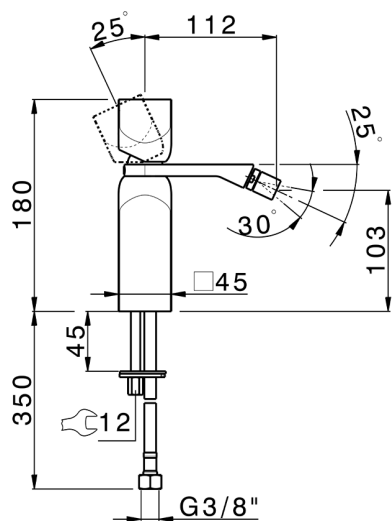

Single lever bidet mixer HI-RISE_RI000564

MODEL **RI000564**

Single lever bidet mixer, without pop up waste, G.3/8"
Stainless Steel Flexible

AVAILABLE FINISHINGS

-  **21** 21 Chrome
-  **24** 24 Gold
-  **2F** 2F Brushed Nickel
-  **2W** 2W Brushed Gold
-  **40** 40 Matt Black
-  **4Q** 4Q Matt White
-  **5G** 5G Rose Gold
-  **6V** 6V Matt White/Brushed Nickel
-  **6X** 6X Matt White/Brushed Gold
-  **7W** 7W Matt Black/Brushed Gold

CHARACTERISTICS

Cartridge Spare Parts

ZZ96550000

25 mm Cartridge

2026-06-15