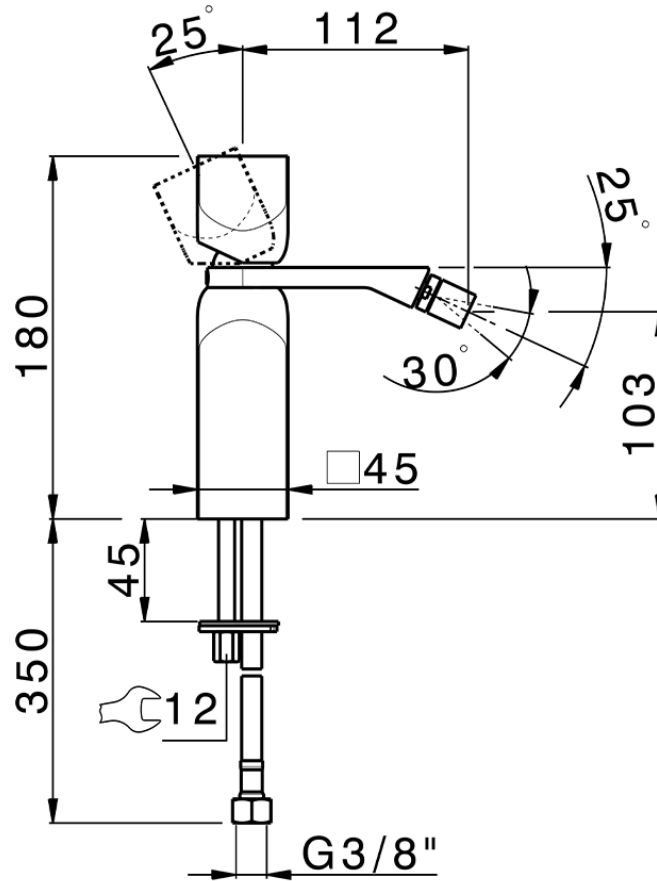

## Single lever bidet mixer HI-RISE\_RI000564

RI000564

<https://en.cisal.it/single-lever-bidet-mixer-hi-rise-ri000564>

2026-05-17