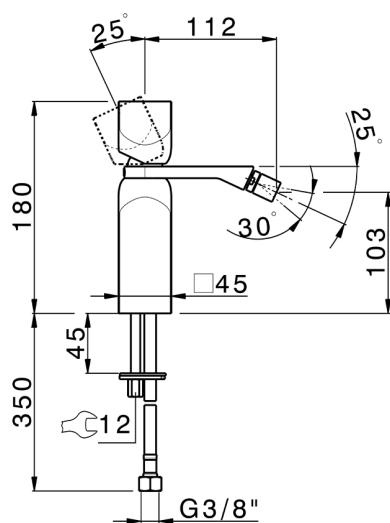

## Single lever bidet mixer HI-RISE\_RI000564

MODEL **RI000564**

Single lever bidet mixer, without pop up waste, G.3/8"  
Stainless Steel Flexible

### CHARACTERISTICS

Cartridge Spare Parts

**ZZ96550000**

**25 mm Cartridge**

2026-04-26