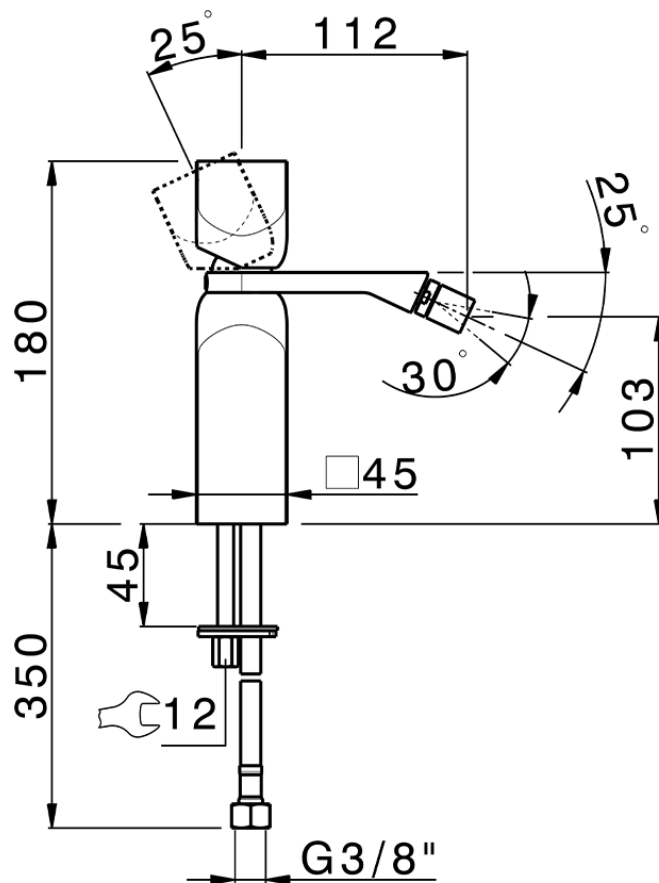

## Single lever bidet mixer HI-RISE\_RI000564

RI000564

<https://en.cisal.it/single-lever-bidet-mixer-hi-rise-ri000564>

2026-06-13