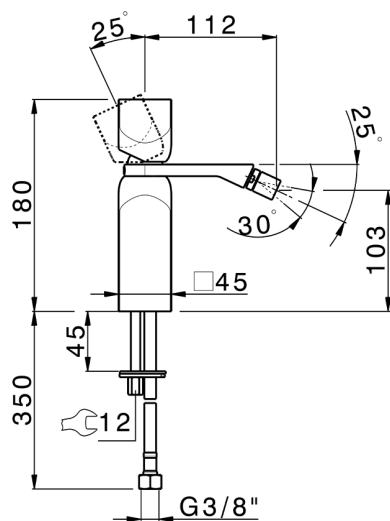

Single lever bidet mixer HI-RISE_RI000564

MODEL **RI000564**

Single lever bidet mixer, without pop up waste, G.3/8"
Stainless Steel Flexible

AVAILABLE FINISHINGS

-  **21** 21 Chrome
-  **24** 24 Gold
-  **2F** 2F Brushed Nickel
-  **2W** 2W Brushed Gold
-  **40** 40 Matt Black
-  **4Q** 4Q Matt White
-  **5G** 5G Rose Gold
-  **6V** 6V Matt White/Brushed Nickel
-  **6X** 6X Matt White/Brushed Gold
-  **7W** 7W Matt Black/Brushed Gold

CHARACTERISTICS

Cartridge Spare Parts

ZZ96550000

25 mm Cartridge

2026-04-26