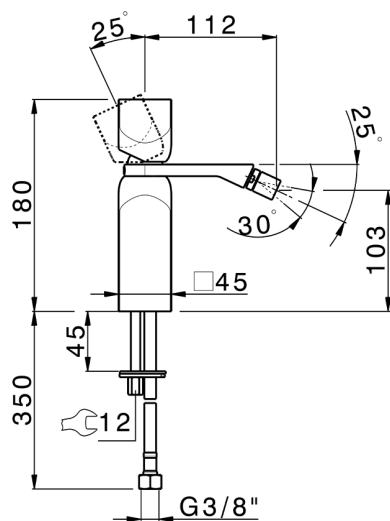

Single lever bidet mixer HI-RISE_RI000564

MODEL **RI000564**

Single lever bidet mixer, without pop up waste, G.3/8"
Stainless Steel Flexible

AVAILABLE FINISHINGS

-  **21** 21 Chrome
-  **24** 24 Gold
-  **2F** 2F Brushed Nickel
-  **2W** 2W Brushed Gold
-  **40** 40 Matt Black
-  **4Q** 4Q Matt White
-  **5G** 5G Rose Gold
-  **6V** 6V Matt White/Brushed Nickel
-  **6X** 6X Matt White/Brushed Gold
-  **7W** 7W Matt Black/Brushed Gold

CHARACTERISTICS

Cartridge Spare Parts

ZZ96550000

25 mm Cartridge

2026-04-28