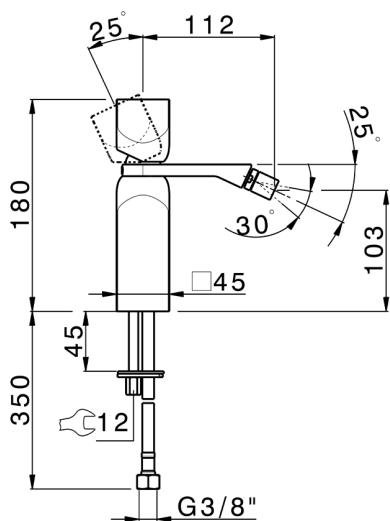

Single lever bidet mixer HI-RISE_RI000564

MODEL **RI000564**

Single lever bidet mixer, without pop up waste, G.3/8"
Stainless Steel Flexible

AVAILABLE FINISHINGS

-  **21** 21 Chrome
-  **24** 24 Gold
-  **2F** 2F Brushed Nickel
-  **2W** 2W Brushed Gold
-  **40** 40 Matt Black
-  **4Q** 4Q Matt White
-  **5G** 5G Rose Gold
-  **6V** 6V Matt White/Brushed Nickel
-  **6X** 6X Matt White/Brushed Gold
-  **7W** 7W Matt Black/Brushed Gold

CHARACTERISTICS

Cartridge Spare Parts

ZZ96550000

25 mm Cartridge

2026-06-16