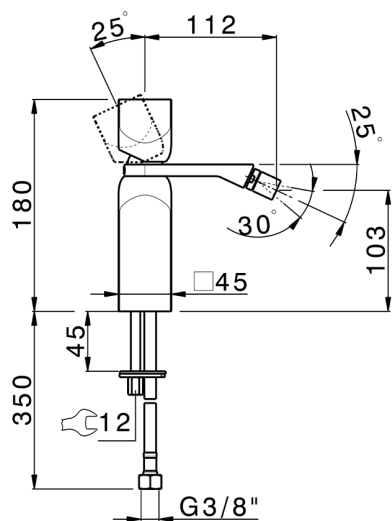

Single lever bidet mixer HI-RISE_RI000564

MODEL **RI000564**

Single lever bidet mixer, without pop up waste, G.3/8"
Stainless Steel Flexible

AVAILABLE FINISHINGS

-  **21** 21 Chrome
-  **24** 24 Gold
-  **2F** 2F Brushed Nickel
-  **2W** 2W Brushed Gold
-  **40** 40 Matt Black
-  **4Q** 4Q Matt White
-  **5G** 5G Rose Gold
-  **6V** 6V Matt White/Brushed Nickel
-  **6X** 6X Matt White/Brushed Gold
-  **7W** 7W Matt Black/Brushed Gold

CHARACTERISTICS

Cartridge Spare Parts

ZZ96550000

25 mm Cartridge

2026-04-27