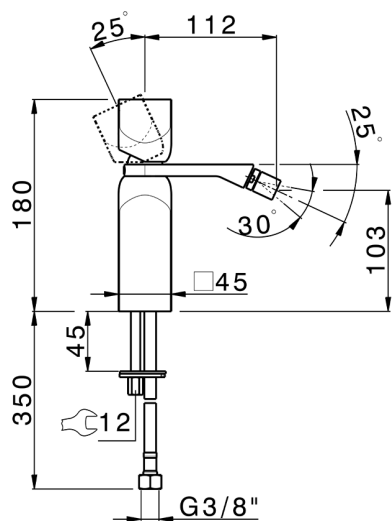

Single lever bidet mixer HI-RISE_RI000564

MODEL **RI000564**

Single lever bidet mixer, without pop up waste, G.3/8"
Stainless Steel Flexible

AVAILABLE FINISHINGS

-  **21** 21 Chrome
-  **24** 24 Gold
-  **2F** 2F Brushed Nickel
-  **2W** 2W Brushed Gold
-  **40** 40 Matt Black
-  **4Q** 4Q Matt White
-  **5G** 5G Rose Gold
-  **6V** 6V Matt White/Brushed Nickel
-  **6X** 6X Matt White/Brushed Gold
-  **7W** 7W Matt Black/Brushed Gold

CHARACTERISTICS

Cartridge Spare Parts

ZZ96550000

25 mm Cartridge

2026-06-14