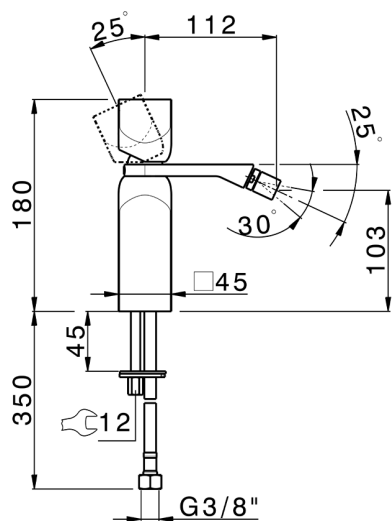

Single lever bidet mixer HI-RISE_RI000564

MODEL **RI000564**

Single lever bidet mixer, without pop up waste, G.3/8"
Stainless Steel Flexible

AVAILABLE FINISHINGS

-  **21** 21 Chrome
-  **24** 24 Gold
-  **2F** 2F Brushed Nickel
-  **2W** 2W Brushed Gold
-  **40** 40 Matt Black
-  **4Q** 4Q Matt White
-  **5G** 5G Rose Gold
-  **6V** 6V Matt White/Brushed Nickel
-  **6X** 6X Matt White/Brushed Gold
-  **7W** 7W Matt Black/Brushed Gold

CHARACTERISTICS

Cartridge Spare Parts

ZZ96550000

25 mm Cartridge

2026-06-13