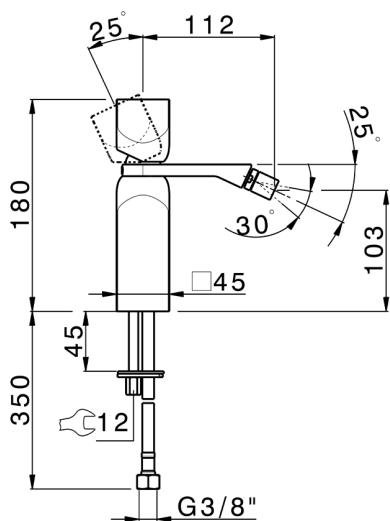

## Single lever bidet mixer HI-RISE\_RI000564

MODEL **RI000564**

Single lever bidet mixer, without pop up waste, G.3/8"  
Stainless Steel Flexible

### CHARACTERISTICS

Cartridge Spare Parts

**ZZ96550000**

**25 mm Cartridge**

2026-04-28