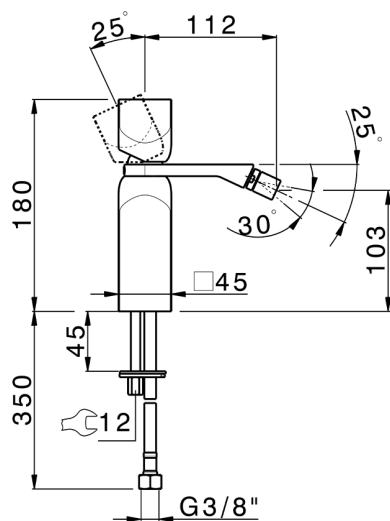

## Single lever bidet mixer HI-RISE\_RI000564

MODEL **RI000564**

Single lever bidet mixer, without pop up waste, G.3/8"  
Stainless Steel Flexible

### CHARACTERISTICS

Cartridge Spare Parts

**ZZ96550000**

**25 mm Cartridge**

2026-06-13